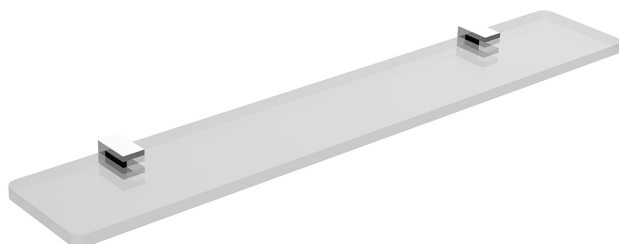

Shelf BATHROOM ACCESSORIES_SQ090442

MODEL **SQ090442**

Shelf, 60 cm made of Brass/Glass

AVAILABLE FINISHINGS

- **21** 21 Chrome
- **2B** 2B Polished Nickel
- **2F** 2F Brushed Nickel
- **2Q** 2Q Black Titanium
- **40** 40 Matt Black
- **4Q** 4Q Matt White

CHARACTERISTICS

2024-11-21