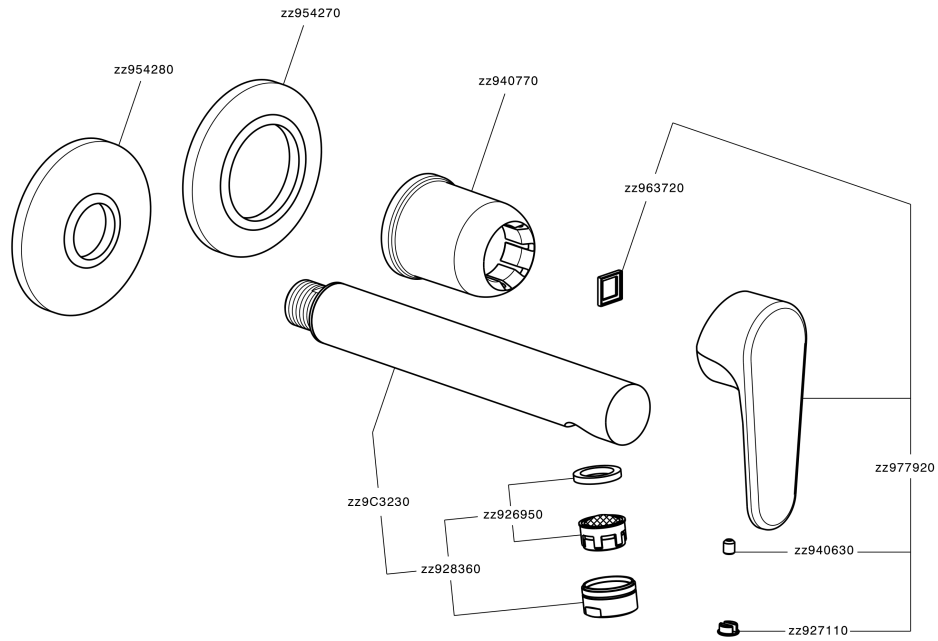

Exposed part for single lever washbasin valve H3_AH005511

AH005511

<https://en.huberitalia.com/exposed-part-for-single-lever-washbasin-valve-h3-ah005511>

Concealed single lever washbasin mixer Easy-Box CONCEALED_ZB002450

ZB002450

<https://en.huberitalia.com/concealed-single-lever-washbasin-mixer-easy-box-concealed-zb002450>

2024-11-23