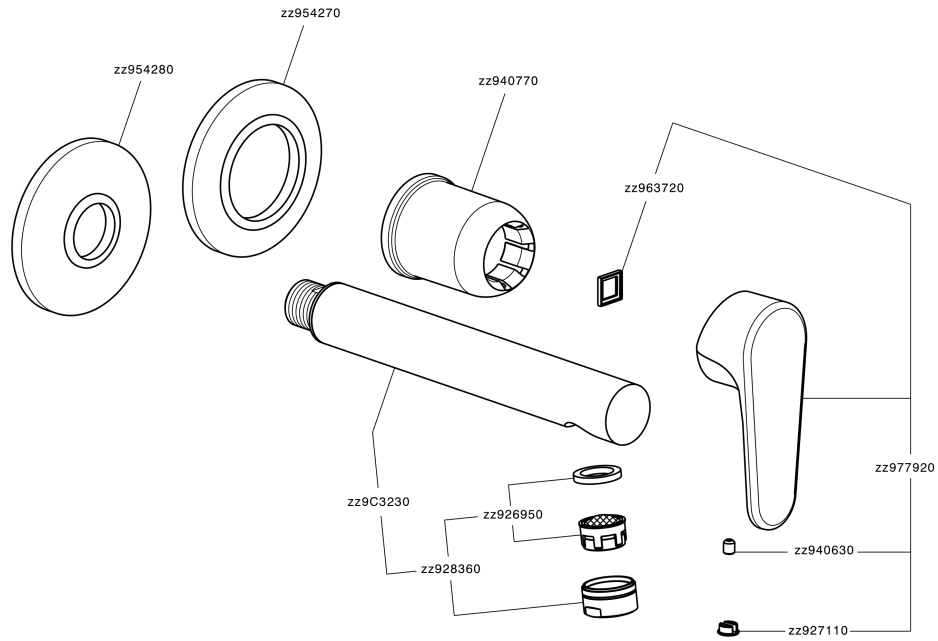

Exposed part for single lever washbasin valve H3_AH005511

MODEL **AH005511**

Exposed part for single lever washbasin valve, without concealed part, spout L.200 mm, for item Easy-Box ZB002450 and art. ZB025510

AVAILABLE FINISHINGS

-  **21** 21 Chrome
-  **2F** 2F Brushed Nickel
-  **40** 40 Matt Black

CHARACTERISTICS

Installation **Concealed**
 Required concealed parts **ZB002450**

Exposed part for single lever washbasin valve H3_AH005511

AH005511

<https://en.huberitalia.com/exposed-part-for-single-lever-washbasin-valve-h3-ah005511>

Concealed single lever washbasin mixer Easy-Box CONCEALED_ZB002450

MODEL **ZB002450**

Concealed single lever washbasin mixer
Easy-Box, with protection guard box, without trim kit

AVAILABLE FINISHINGS

CHARACTERISTICS

Concealed **1**
Cartridge Spare Parts **ZZ95409000**
35 mm Cartridge

Piastra/Plate/Plaque/Platte/Placa

2-3mm: XX 56-76

10mm: XX 48-68

EcoStop

EcoStop feature limits water flow to approximately 50% of maximum output with one point of resistance on setting. Push slightly past the middle stop only when full water output is required. This will save water up to 50%.