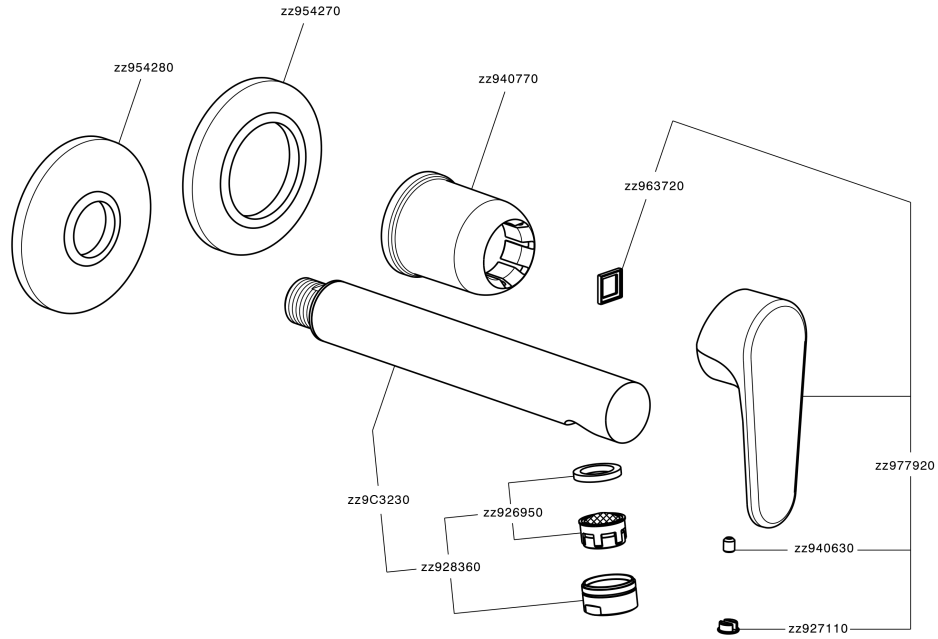

## Exposed part for single lever washbasin valve H3\_AH005511

AH005511

<https://en.huberitalia.com/exposed-part-for-single-lever-washbasin-valve-h3-ah005511>

Concealed single lever washbasin mixer Easy-Box CONCEALED\_ZB002450

ZB002450

<https://en.huberitalia.com/concealed-single-lever-washbasin-mixer-easy-box-concealed-zb002450>

2024-11-23