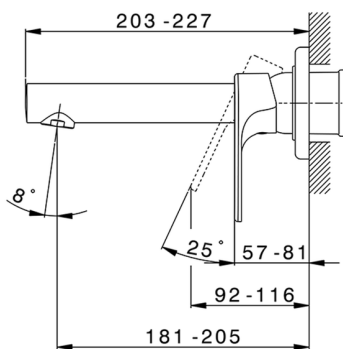

Exposed part for single lever washbasin valve H3_AH005511

MODEL **AH005511**

Exposed part for single lever washbasin valve, without concealed part, spout L.200 mm, for item Easy-Box ZB002450 and art. ZB025510

AVAILABLE FINISHINGS

-  **21** 21 Chrome
-  **2F** 2F Brushed Nickel
-  **40** 40 Matt Black

CHARACTERISTICS

Installation **Concealed**
 Required concealed parts **ZB002450**

Exposed part for single lever washbasin valve H3_AH005511

AH005511

<https://en.huberitalia.com/exposed-part-for-single-lever-washbasin-valve-h3-ah005511>

Concealed single lever washbasin mixer Easy-Box CONCEALED_ZB002450

MODEL **ZB002450**

Concealed single lever washbasin mixer
Easy-Box, with protection guard box, without trim kit

AVAILABLE FINISHINGS

CHARACTERISTICS

Concealed **1**
Cartridge Spare Parts **ZZ95409000**
35 mm Cartridge

Piastra/Plate/Plaque/Platte/Placa

2-3mm: XX 56-76

10mm: XX 48-68

EcoStop

EcoStop feature limits water flow to approximately 50% of maximum output with one point of resistance on setting. Push slightly past the middle stop only when full water output is required. This will save water up to 50%.