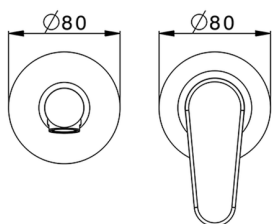

Exposed part for single lever washbasin valve H3_AH005511

MODEL **AH005511**

Exposed part for single lever washbasin valve, without concealed part, spout L.200 mm, for item Easy-Box ZB002450 and art. ZB025510

AVAILABLE FINISHINGS

-  **21** 21 Chrome
-  **2F** 2F Brushed Nickel
-  **40** 40 Matt Black

CHARACTERISTICS

Installation **Concealed**
 Required concealed parts **ZB002450**

Exposed part for single lever washbasin valve H3_AH005511

AH005511

<https://en.huberitalia.com/exposed-part-for-single-lever-washbasin-valve-h3-ah005511>

Concealed single lever washbasin mixer Easy-Box CONCEALED_ZB002450

MODEL **ZB002450**

Concealed single lever washbasin mixer
Easy-Box, with protection guard box, without trim kit

AVAILABLE FINISHINGS

CHARACTERISTICS

Concealed **1**
Cartridge Spare Parts **ZZ95409000**
35 mm Cartridge

Piastra/Plate/Plaque/Platte/Placa

2-3mm: XX 56-76

10mm: XX 48-68

EcoStop

EcoStop feature limits water flow to approximately 50% of maximum output with one point of resistance on setting. Push slightly past the middle stop only when full water output is required. This will save water up to 50%.