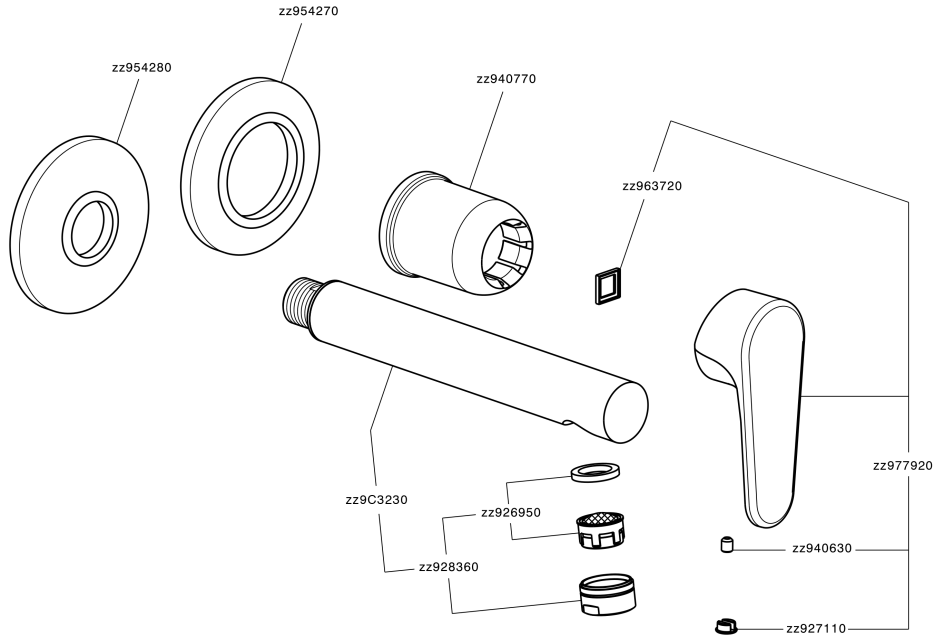

Exposed part for single lever washbasin valve H3_AH005511

MODEL **AH005511**

Exposed part for single lever washbasin valve, without concealed part, spout L.200 mm, for item Easy-Box ZB002450 and art. ZB025510

AVAILABLE FINISHINGS

-  **21** 21 Chrome
-  **2F** 2F Brushed Nickel
-  **40** 40 Matt Black

CHARACTERISTICS

Installation **Concealed**
 Required concealed parts **ZB002450**

Exposed part for single lever washbasin valve H3_AH005511

AH005511

<https://en.huberitalia.com/exposed-part-for-single-lever-washbasin-valve-h3-ah005511>

Concealed single lever washbasin mixer Easy-Box CONCEALED_ZB002450

MODEL **ZB002450**

Concealed single lever washbasin mixer
Easy-Box, with protection guard box, without trim kit

AVAILABLE FINISHINGS

CHARACTERISTICS

Concealed **1**
Cartridge Spare Parts **ZZ95409000**
35 mm Cartridge

Piastra/Plate/Plaque/Platte/Placa

2-3mm: XX 56-76

10mm: XX 48-68

EcoStop

EcoStop feature limits water flow to approximately 50% of maximum output with one point of resistance on setting. Push slightly past the middle stop only when full water output is required. This will save water up to 50%.