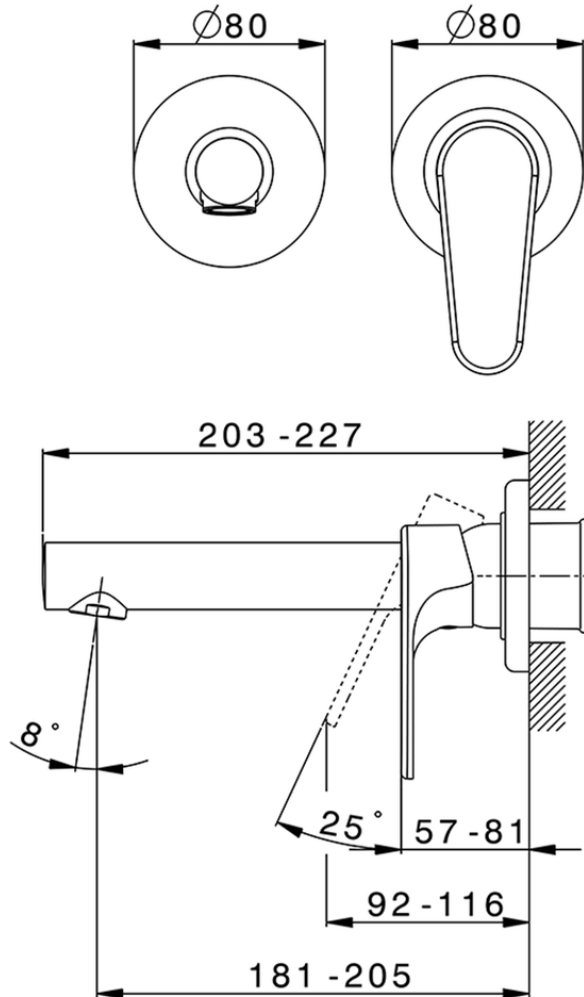

Exposed part for single lever washbasin valve H3_AH005511

AH005511

<https://en.huberitalia.com/exposed-part-for-single-lever-washbasin-valve-h3-ah005511>

Piastra/Plate/Plaque/Platte/Placa

2-3mm: XX 56-76

10mm: XX 48-68