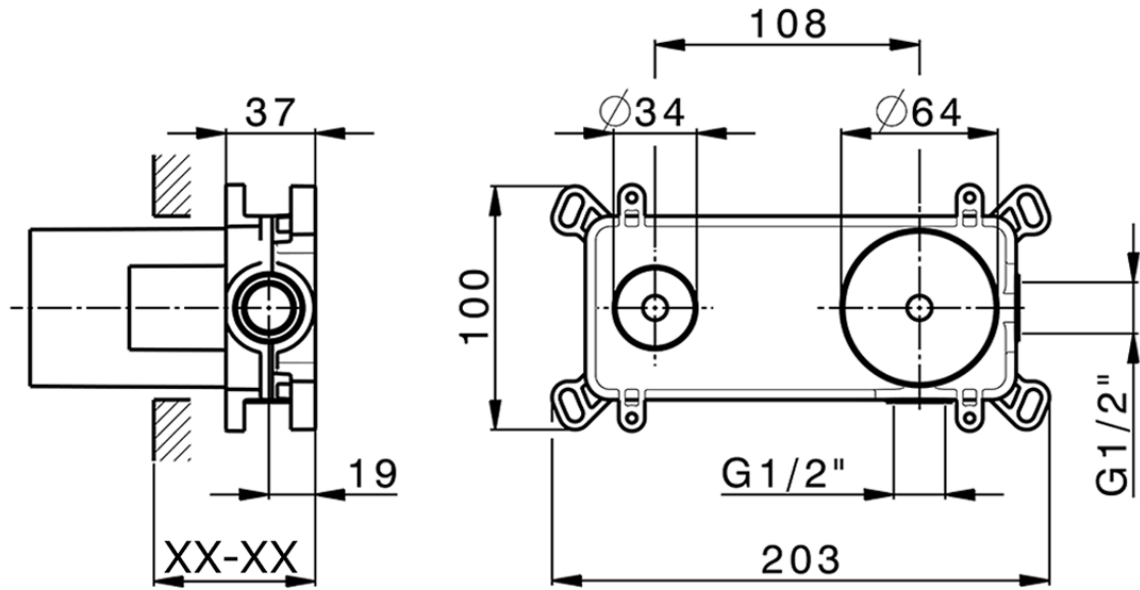

Exposed part for single lever washbasin valve H3_AH005511

AH005511

<https://en.huberitalia.com/exposed-part-for-single-lever-washbasin-valve-h3-ah005511>

Piastra/Plate/Plaque/Platte/Placa

2-3mm: XX 56-76

10mm: XX 48-68