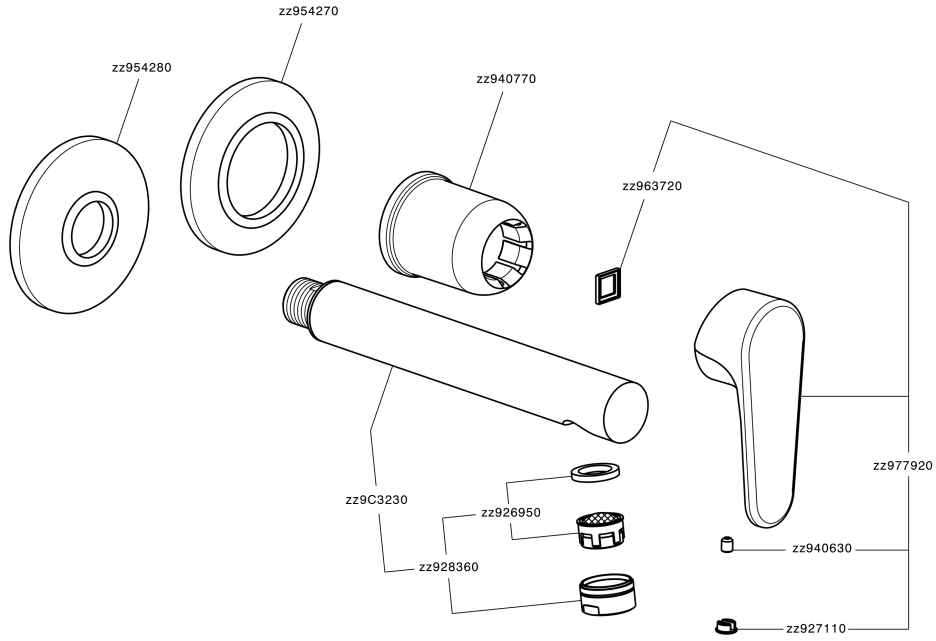

Exposed part for single lever washbasin valve H3_AH005511

AH005511

<https://en.huberitalia.com/exposed-part-for-single-lever-washbasin-valve-h3-ah005511>

Concealed single lever washbasin mixer Easy-Box CONCEALED_ZB002450

ZB002450

<https://en.huberitalia.com/concealed-single-lever-washbasin-mixer-easy-box-concealed-zb002450>

2024-11-23