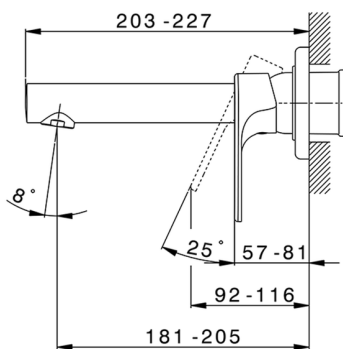

CHARACTERISTICS

Installation **Concealed**
Required concealed parts **ZB002450**