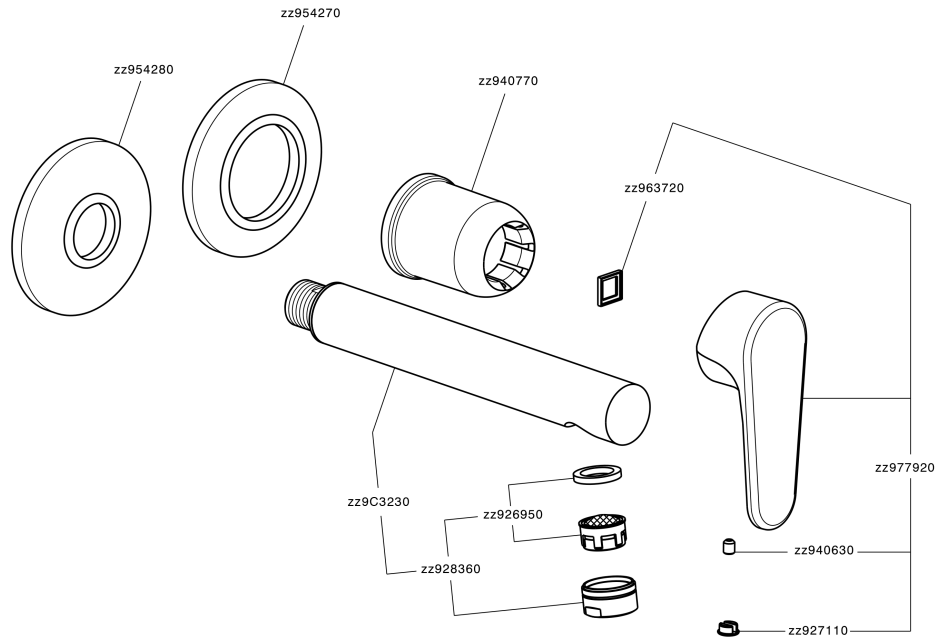

## Exposed part for single lever washbasin valve H3\_AH005511

MODEL **AH005511**

Exposed part for single lever washbasin valve, without concealed part, spout L.200 mm, for item Easy-Box ZB002450 and art. ZB025510

## Exposed part for single lever washbasin valve H3\_AH005511

AH005511

<https://en.huberitalia.com/exposed-part-for-single-lever-washbasin-valve-h3-ah005511>

## Concealed single lever washbasin mixer Easy-Box CONCEALED\_ZB002450

MODEL **ZB002450**

Concealed single lever washbasin mixer  
Easy-Box, with protection guard box, without trim kit

AVAILABLE FINISHINGS

CHARACTERISTICS

Concealed **1**  
Cartridge Spare Parts **ZZ95409000**  
**35 mm Cartridge**

Piastra/Plate/Plaque/Platte/Placa

2-3mm: XX 56-76

10mm: XX 48-68