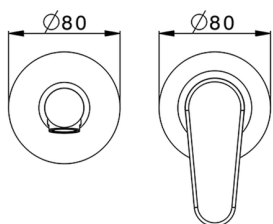

AVAILABLE FINISHINGS

- **21** 21 Chrome
- **2F** 2F Brushed Nickel
- **40** 40 Matt Black