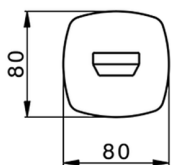

Filler spout HARLOCK_HC000241

MODEL **HC000241**

Filler spout, L.200 mm, 1/2" M connection

AVAILABLE FINISHINGS

- **21** 21 Chrome
- **2P** 2P Rose Gold
- **2Q** 2Q Black Titanium
- **40** 40 Matt Black
- **4Q** 4Q Matt White

CHARACTERISTICS

2026-06-10