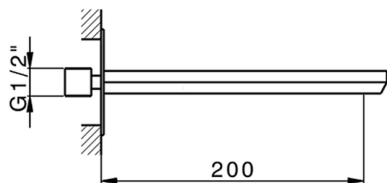

Filler spout HARLOCK_HC000241

MODEL **HC000241**

Filler spout, L.200 mm, 1/2" M connection

AVAILABLE FINISHINGS

- **21** 21 Chrome
- **2P** 2P Rose Gold
- **2Q** 2Q Black Titanium
- **40** 40 Matt Black
- **4Q** 4Q Matt White

CHARACTERISTICS

2026-06-10