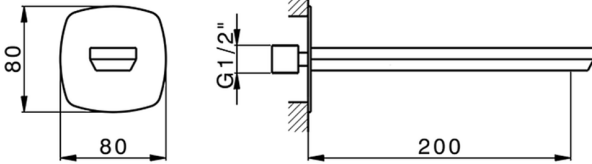

Filler spout HARLOCK_HC000241

MODEL **HC000241**

Filler spout, L.200 mm, 1/2" M connection

AVAILABLE FINISHINGS

- **21** 21 Chrome
- **2P** 2P Rose Gold
- **2Q** 2Q Black Titanium
- **40** 40 Matt Black
- **4Q** 4Q Matt White

CHARACTERISTICS

2026-06-13