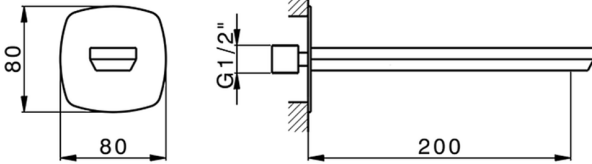

Filler spout HARLOCK_HC000241

MODEL **HC000241**

Filler spout, L.200 mm, 1/2" M connection

AVAILABLE FINISHINGS

- **21** 21 Chrome
- **2P** 2P Rose Gold
- **2Q** 2Q Black Titanium
- **40** 40 Matt Black
- **4Q** 4Q Matt White

CHARACTERISTICS

2026-04-06