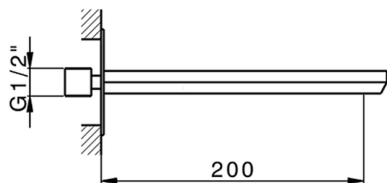

Filler spout HARLOCK_HC000241

MODEL **HC000241**

Filler spout, L.200 mm, 1/2" M connection

AVAILABLE FINISHINGS

- **21** 21 Chrome
- **2P** 2P Rose Gold
- **2Q** 2Q Black Titanium
- **40** 40 Matt Black
- **4Q** 4Q Matt White

CHARACTERISTICS

2026-04-26