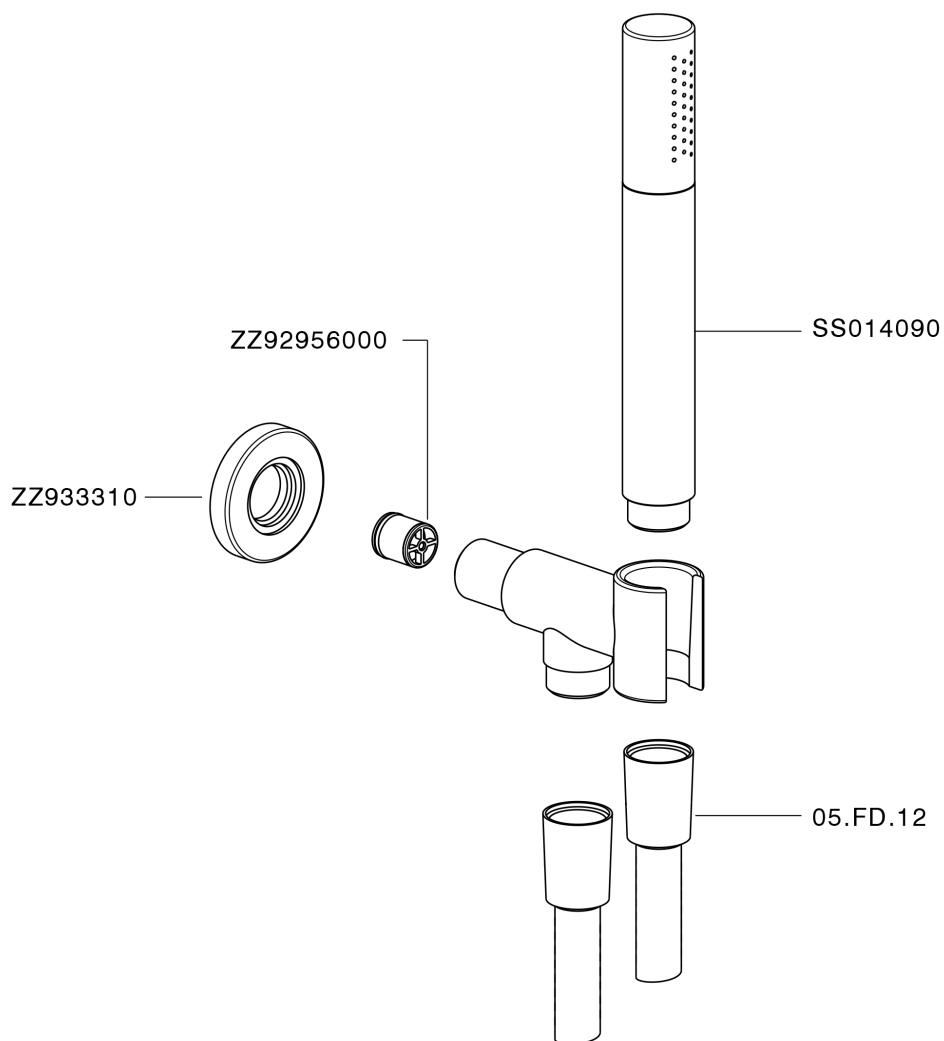

## Shower set on wall elbow SHOWER\_SS018813

SS018813

<https://en.huberitalia.com/shower-set-on-wall-elbow-shower-ss018813>

2024-12-22