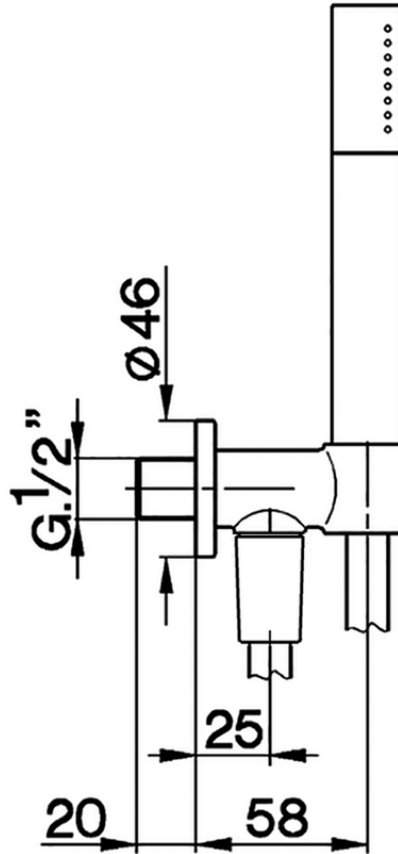

Shower set on wall elbow SHOWER_SS018813

SS018813

<https://en.huberitalia.com/shower-set-on-wall-elbow-shower-ss018813>

2024-12-22