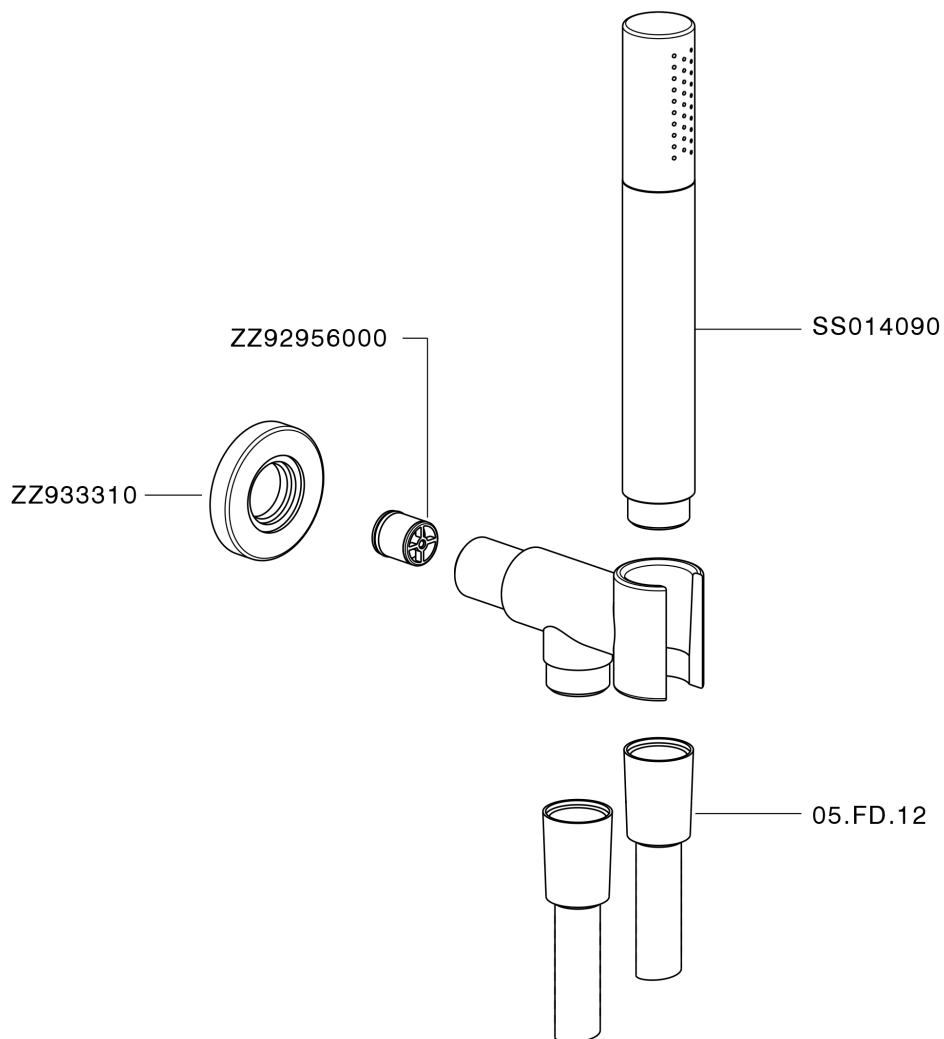

Shower set on wall elbow SHOWER_SS018813

SS018813

<https://en.huberitalia.com/shower-set-on-wall-elbow-shower-ss018813>

2024-12-22