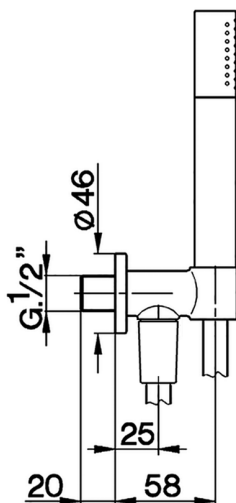

Shower set on wall elbow SHOWER_SS018813

MODEL **SS018813**

Shower set on wall elbow, handshower holder with integrated 1/2" elbow, Brass D.24mm minimalistic one spray handshower, 150 cm SUPREME smooth flexible hose

AVAILABLE FINISHINGS

-  **21** 21 Chrome
-  **2F** 2F Brushed Nickel
-  **2P** 2P Rose Gold
-  **2Q** 2Q Black Titanium
-  **40** 40 Matt Black
-  **4Q** 4Q Matt White

CHARACTERISTICS

Shower set on wall elbow SHOWER_SS018813

SS018813

<https://en.huberitalia.com/shower-set-on-wall-elbow-shower-ss018813>

2024-12-22