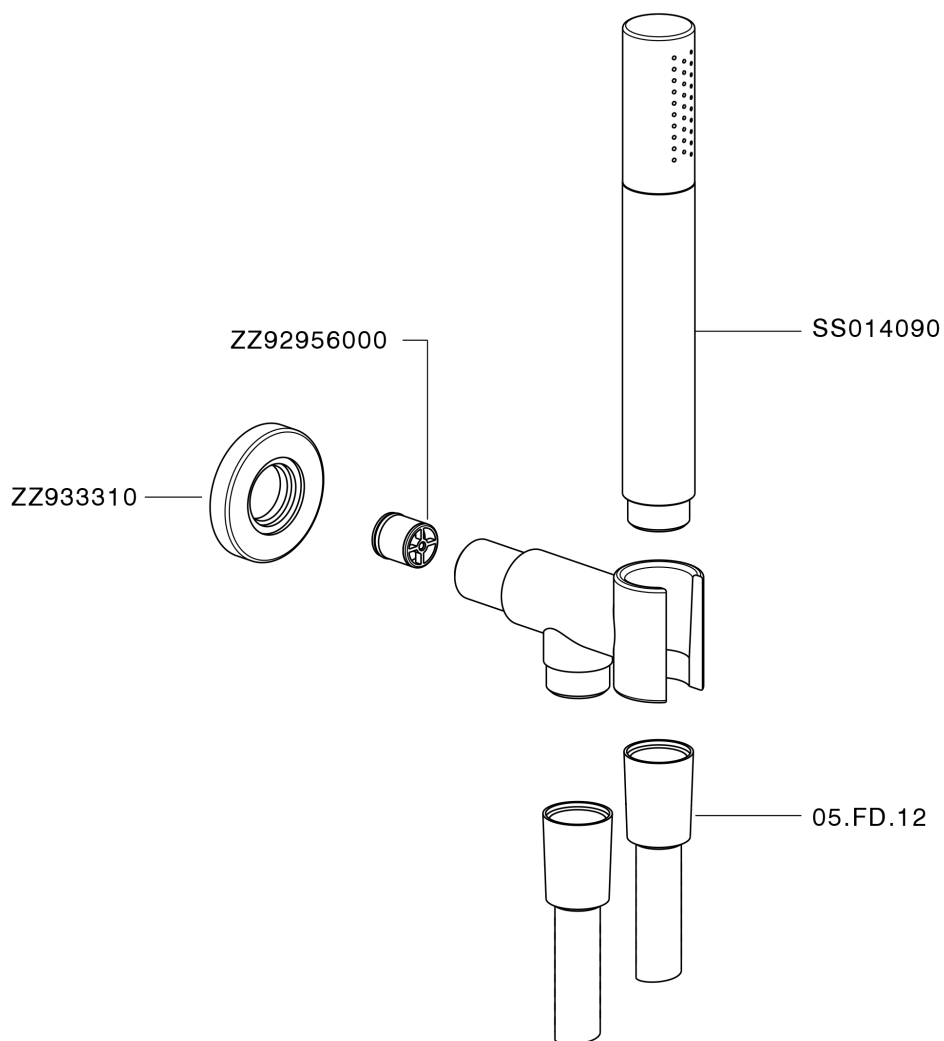

Shower set on wall elbow SHOWER_SS018813

MODEL **SS018813**

Shower set on wall elbow, handshower holder with integrated 1/2" elbow, Brass D.24mm minimalistic one spray handshower, 150 cm SUPREME smooth flexible hose

AVAILABLE FINISHINGS

-  **21** 21 Chrome
-  **2F** 2F Brushed Nickel
-  **2P** 2P Rose Gold
-  **2Q** 2Q Black Titanium
-  **40** 40 Matt Black
-  **4Q** 4Q Matt White

CHARACTERISTICS

Shower set on wall elbow SHOWER_SS018813

SS018813

<https://en.huberitalia.com/shower-set-on-wall-elbow-shower-ss018813>

2024-12-22