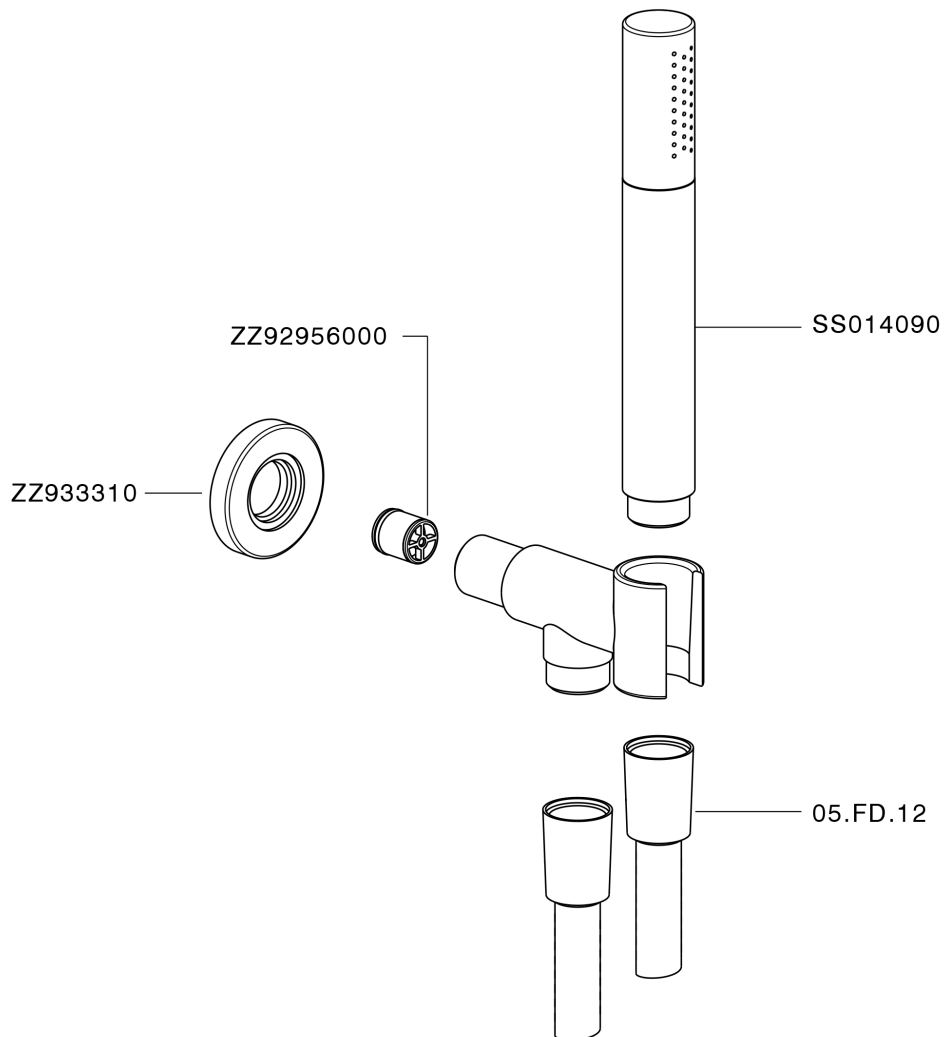

## Shower set on wall elbow SHOWER\_SS018813

SS018813

<https://en.huberitalia.com/shower-set-on-wall-elbow-shower-ss018813>

2024-12-22