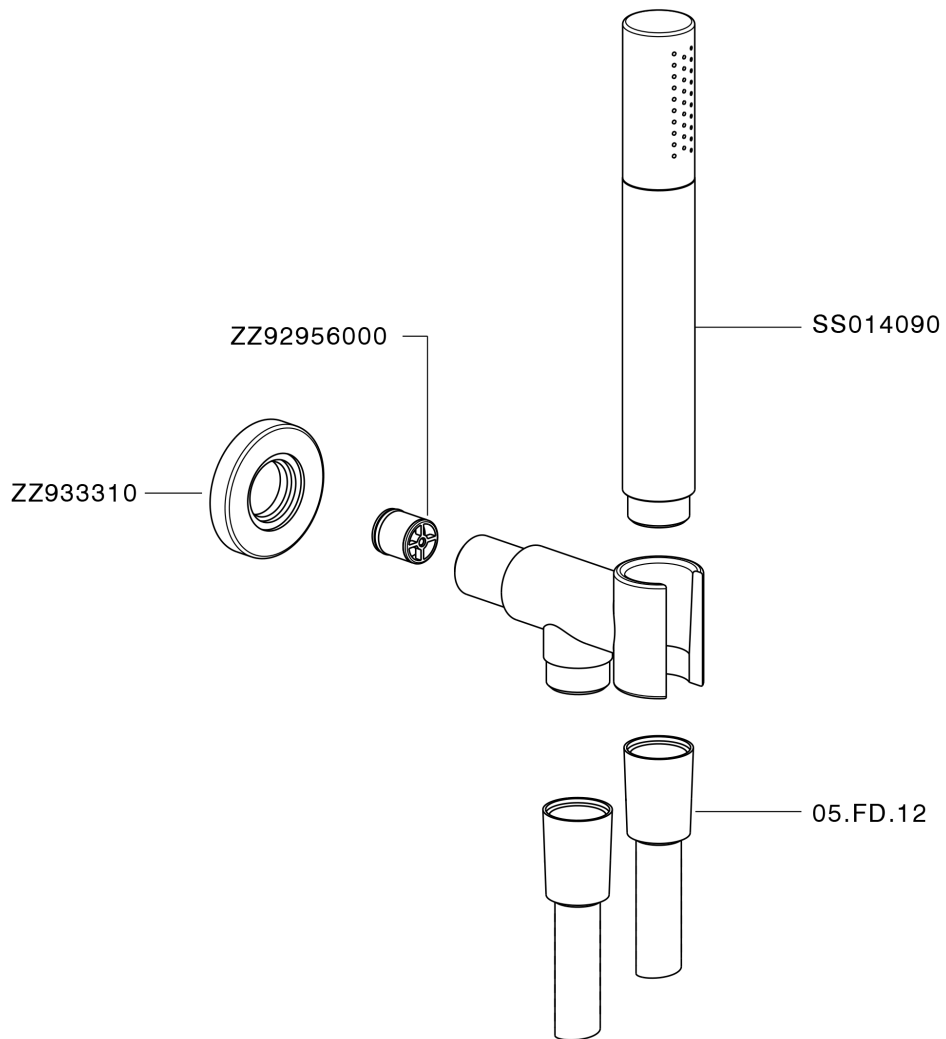

Shower set on wall elbow SHOWER_SS018813

MODEL **SS018813**

Shower set on wall elbow, handshower holder with integrated 1/2" elbow, Brass D.24mm minimalistic one spray handshower, 150 cm SUPREME smooth flexible hose

AVAILABLE FINISHINGS

-  **21** 21 Chrome
-  **2F** 2F Brushed Nickel
-  **2P** 2P Rose Gold
-  **2Q** 2Q Black Titanium
-  **40** 40 Matt Black
-  **4Q** 4Q Matt White

CHARACTERISTICS

Shower set on wall elbow SHOWER_SS018813

SS018813

<https://en.huberitalia.com/shower-set-on-wall-elbow-shower-ss018813>

2024-12-22