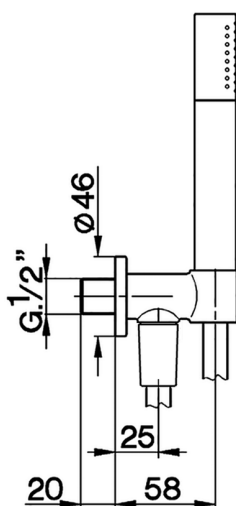

Shower set on wall elbow SHOWER_SS018813

MODEL **SS018813**

Shower set on wall elbow, handshower holder with integrated 1/2" elbow, Brass D.24mm minimalistic one spray handshower, 150 cm SUPREME smooth flexible hose

AVAILABLE FINISHINGS

-  **21** 21 Chrome
-  **2F** 2F Brushed Nickel
-  **2P** 2P Rose Gold
-  **2Q** 2Q Black Titanium
-  **40** 40 Matt Black
-  **4Q** 4Q Matt White

CHARACTERISTICS

Shower set on wall elbow SHOWER_SS018813

SS018813

<https://en.huberitalia.com/shower-set-on-wall-elbow-shower-ss018813>

2024-12-22