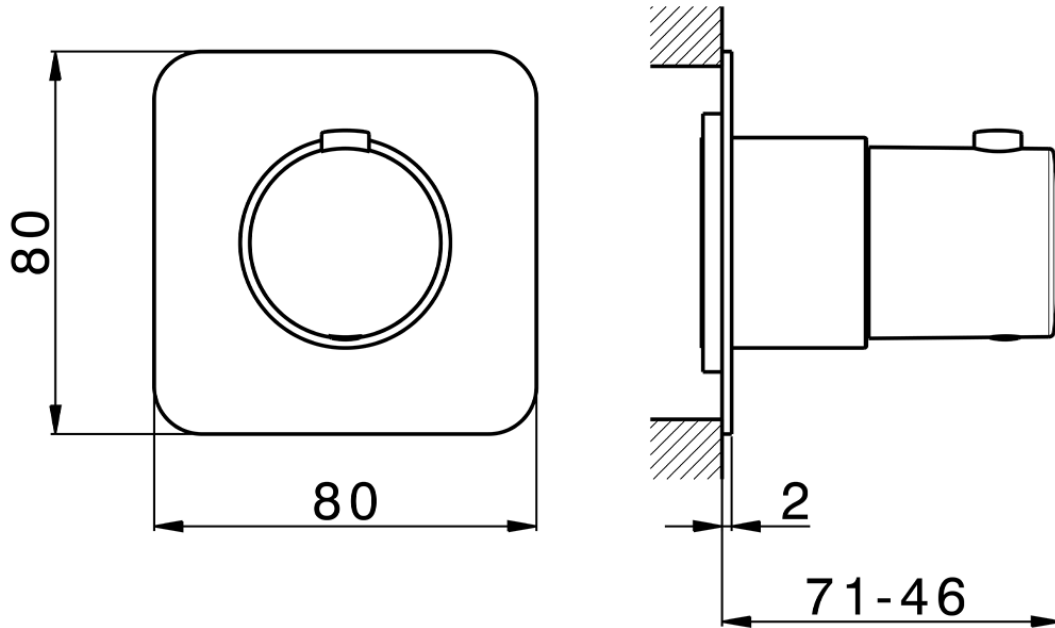

Exposed part for thermostatic concealed valve PUSH&SHOWER_PS0G1020

PS0G1020

<https://en.huberitalia.com/exposed-part-for-thermostatic-concealed-valve-pushshower-ps0g1020>

ZB0G1000

<https://en.huberitalia.com/thermostatic-concealed-part-concealed-zb0g1000>