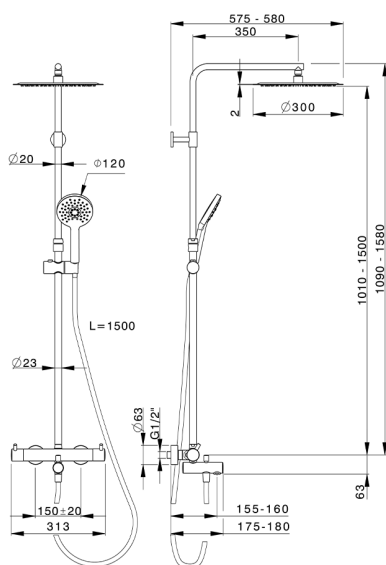

3-function Thermostatic shower set NUOVA KIRUNA_K2C8501D

MODEL **K2C8501D**

3-function Thermostatic shower set, 2-outlet devia stop, adjustable riser column, sliding handshower holder, 120 mm ABS 3 sprays handshower, 300 mm round showerhead 2 mm thick INOX, 150 cm smooth SILVERFLEX Flexible Hose

AVAILABLE FINISHINGS

CHARACTERISTICS

Cartridge Spare Parts **22.04A.AR - ZZ97279004**

Argo 2 (long filter) Thermostatic Valve

DeviaStop

The Huber Devia Stop technology allows to adjust the water flow and to direct it to the selected output point (overhead soaker, hand shower, etc).