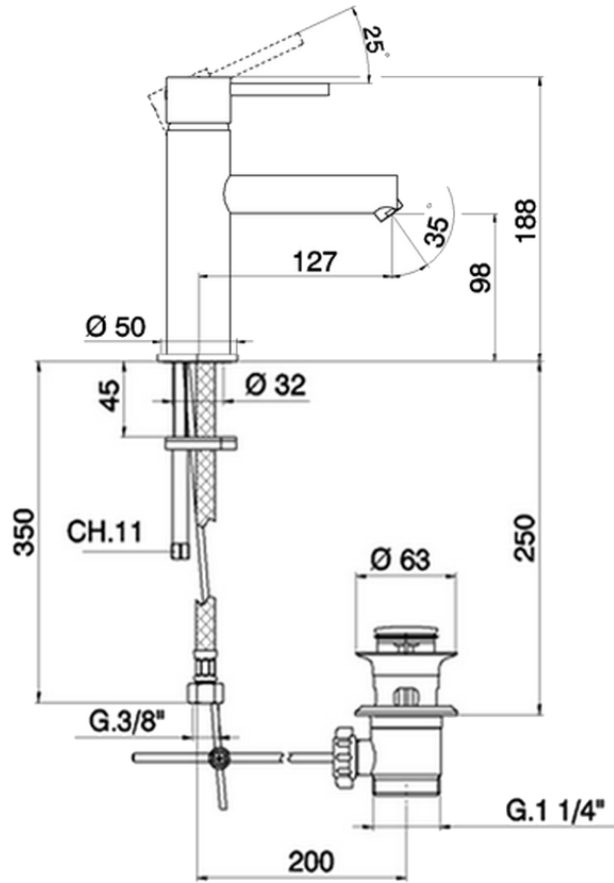

Single lever 'large' bidet mixer TRATTO EVO_TV000590

TV000590

<https://en.huberitalia.com/single-lever-large-bidet-mixer-tratto-evo-tv000590>

2024-12-18