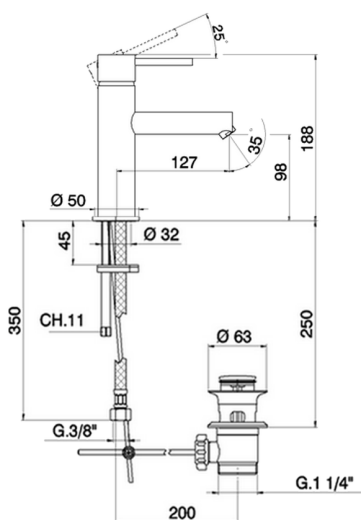

## Single lever 'large' bidet mixer TRATTO EVO\_TV000590

MODEL **TV000590**

Single lever 'large' bidet mixer, with automatic 1"1/4 automatic pop-up waste, G.3/8" stainless steel flexible hose

AVAILABLE FINISHINGS

CHARACTERISTICS

Cartridge Spare Parts **ZZ95435000**

**35 mm Cartridge**

### EcoStop

EcoStop feature limits water flow to approximately 50% of maximum output with one point of resistance on setting. Push slightly past the middle stop only when full water output is required. This will save water up to 50%.