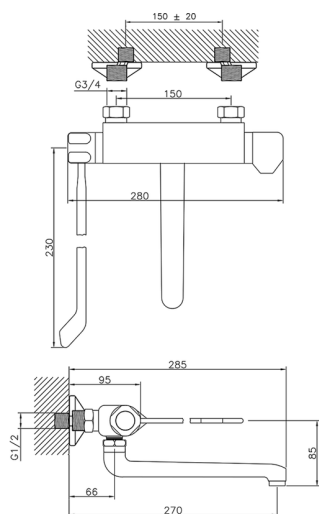

Thermostatic

The Huber thermostatic is your personal water manager, helping you to handle, control and save water and energy.

2024-12-18