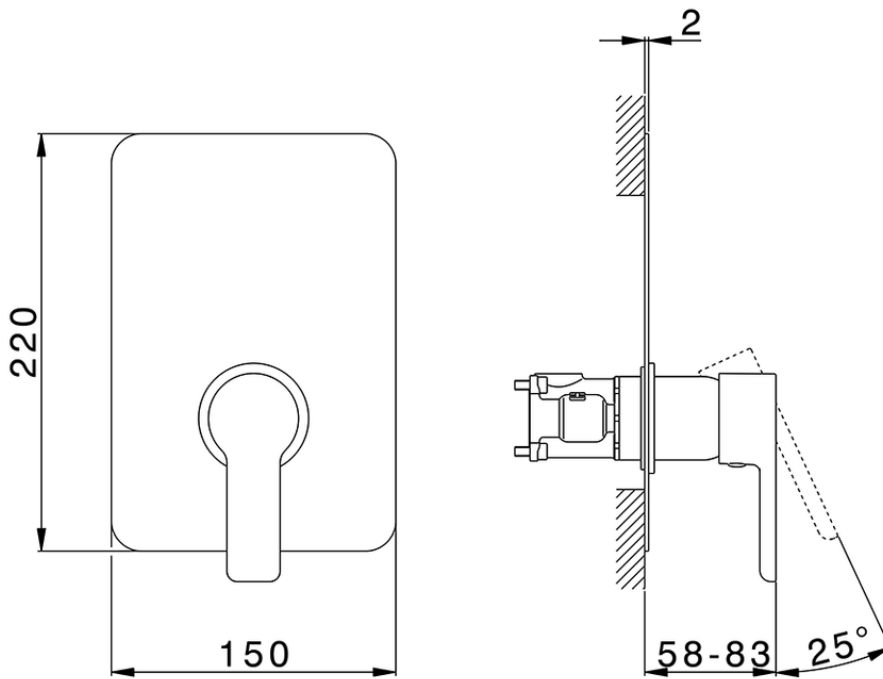

Exposed part for Single Lever One Box Valve SOFT_SF0BM010

SF0BM010

<https://en.huberitalia.com/exposed-part-for-single-lever-one-box-valve-soft-sf0bm010>

ZB00B031

<https://en.huberitalia.com/one-box-universal-concealed-part-one-box-zb00b031>

ZB00B030

<https://en.huberitalia.com/one-box-universal-concealed-part-one-box-zb00b030>

2025-04-18