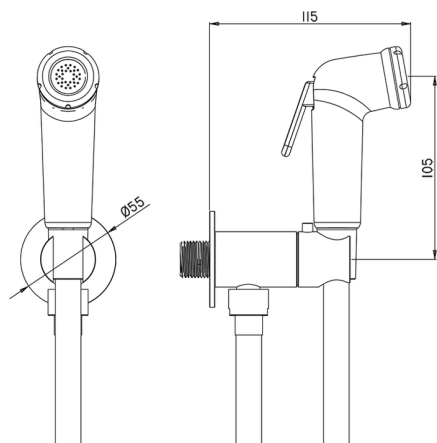

Hygienic Shower Set HYGENIC SHOWERS_BC007925

MODEL **BC007925**

Hygienic Shower Set, round wall bracket, single water opening, one-spray ABS Handshower, 120 cm PVC flexible hose

AVAILABLE FINISHINGS

CHARACTERISTICS

Bidet handshower

2024-11-15