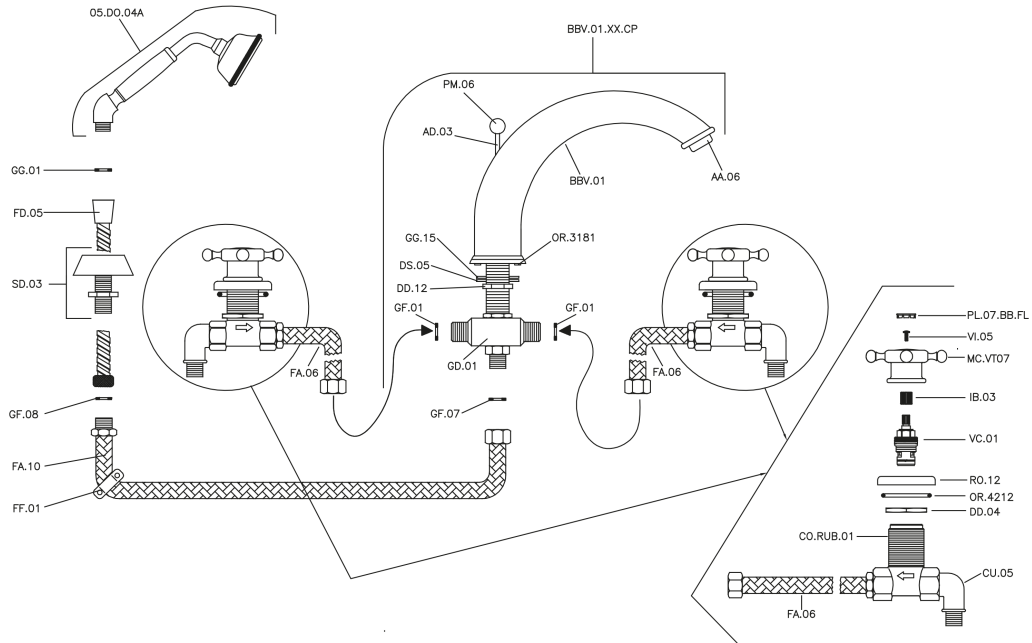

Deck-mounted 4-hole bath mixer VICTORIAN_VT000260

MODEL **VT000260**

Deck-mounted 4-hole bath mixer, 2-outlet deviasstop cartridge, 78 mm Brass classic one spray handshower, 150 cm extractable flexible hose

AVAILABLE FINISHINGS

-  **21** 21 Chrome
-  **27** 27 Old Bronze
-  **2A** 2A Satin Brushed Nickel
-  **2G** 2G Antique Gold
-  **2W** 2W Brushed Gold

CHARACTERISTICS

Deck-mounted 4-hole bath mixer VICTORIAN_VT000260

VT000260

<https://en.huberitalia.com/deck-mounted-4-hole-bath-mixer-victorian-vt000260>

2024-12-22