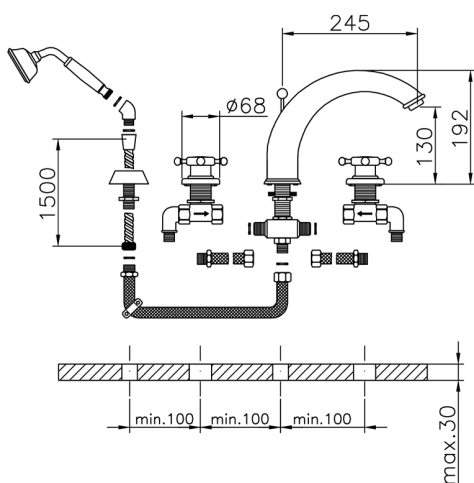

Deck-mounted 4-hole bath mixer VICTORIAN_VT000260

MODEL **VT000260**

Deck-mounted 4-hole bath mixer, 2-outlet deviasstop cartridge, 78 mm Brass classic one spray handshower, 150 cm extractable flexible hose

AVAILABLE FINISHINGS

-  **21** 21 Chrome
-  **27** 27 Old Bronze
-  **2A** 2A Satin Brushed Nickel
-  **2G** 2G Antique Gold
-  **2W** 2W Brushed Gold

CHARACTERISTICS

Deck-mounted 4-hole bath mixer VICTORIAN_VT000260

VT000260

<https://en.huberitalia.com/deck-mounted-4-hole-bath-mixer-victorian-vt000260>

2024-12-22