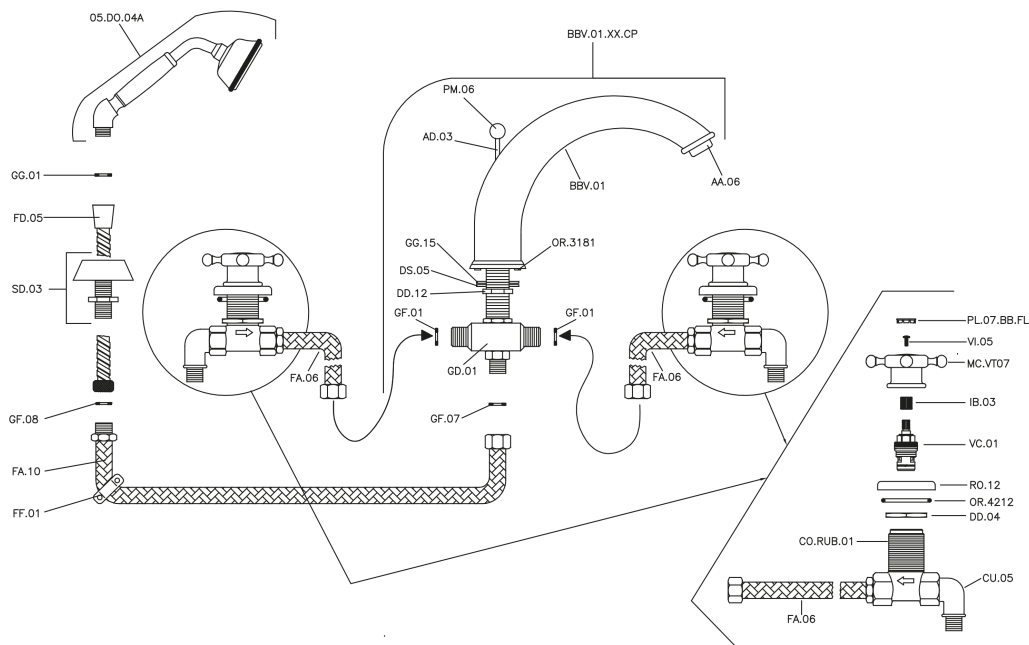

Deck-mounted 4-hole bath mixer VICTORIAN_VT000260

MODEL **VT000260**

Deck-mounted 4-hole bath mixer, 2-outlet deviasstop cartridge, 78 mm Brass classic one spray handshower, 150 cm extractable flexible hose

AVAILABLE FINISHINGS

-  **21** 21 Chrome
-  **27** 27 Old Bronze
-  **2A** 2A Satin Brushed Nickel
-  **2G** 2G Antique Gold
-  **2W** 2W Brushed Gold

CHARACTERISTICS

Deck-mounted 4-hole bath mixer VICTORIAN_VT000260

VT000260

<https://en.huberitalia.com/deck-mounted-4-hole-bath-mixer-victorian-vt000260>

2024-12-22