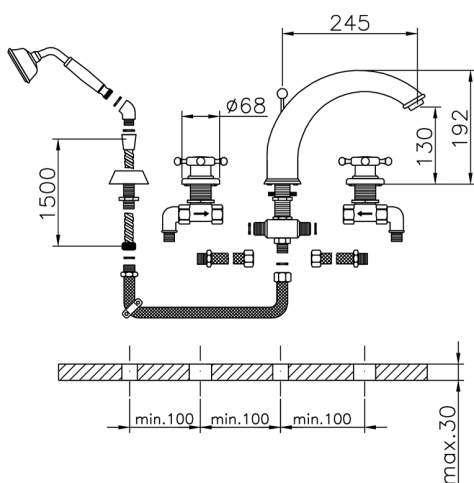

AVAILABLE FINISHINGS

- **21** 21 Chrome
- **27** 27 Old Bronze
- **2A** 2A Satin Brushed Nickel
- **2G** 2G Antique Gold
- **2W** 2W Brushed Gold