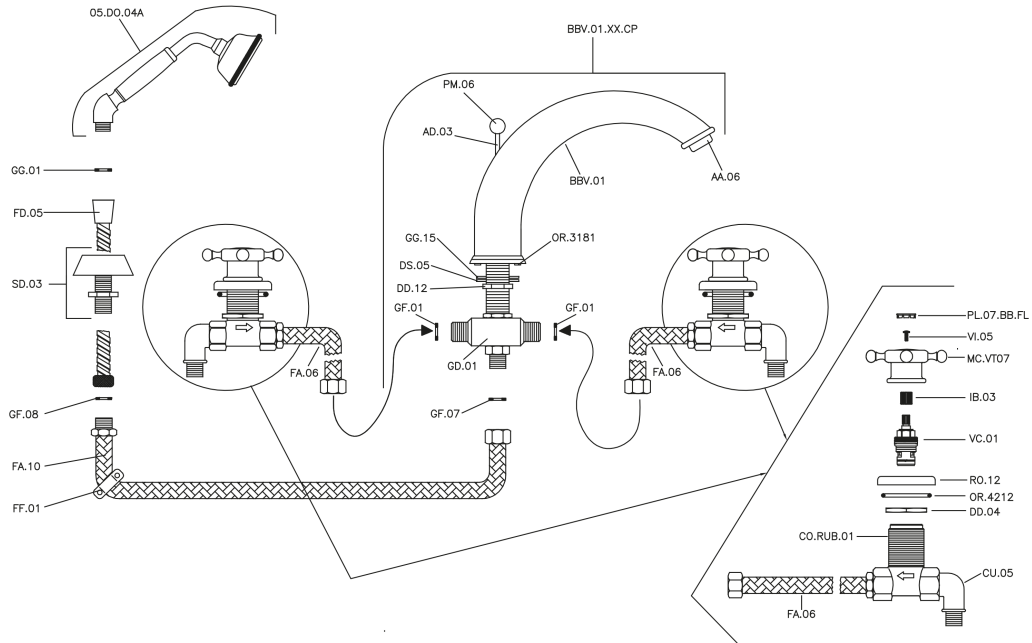

## Deck-mounted 4-hole bath mixer VICTORIAN\_VT000260

MODEL **VT000260**

Deck-mounted 4-hole bath mixer, 2-outlet deviasstop cartridge, 78 mm Brass classic one spray handshower, 150 cm extractable flexible hose

## Deck-mounted 4-hole bath mixer VICTORIAN\_VT000260

VT000260

<https://en.huberitalia.com/deck-mounted-4-hole-bath-mixer-victorian-vt000260>

2024-12-22