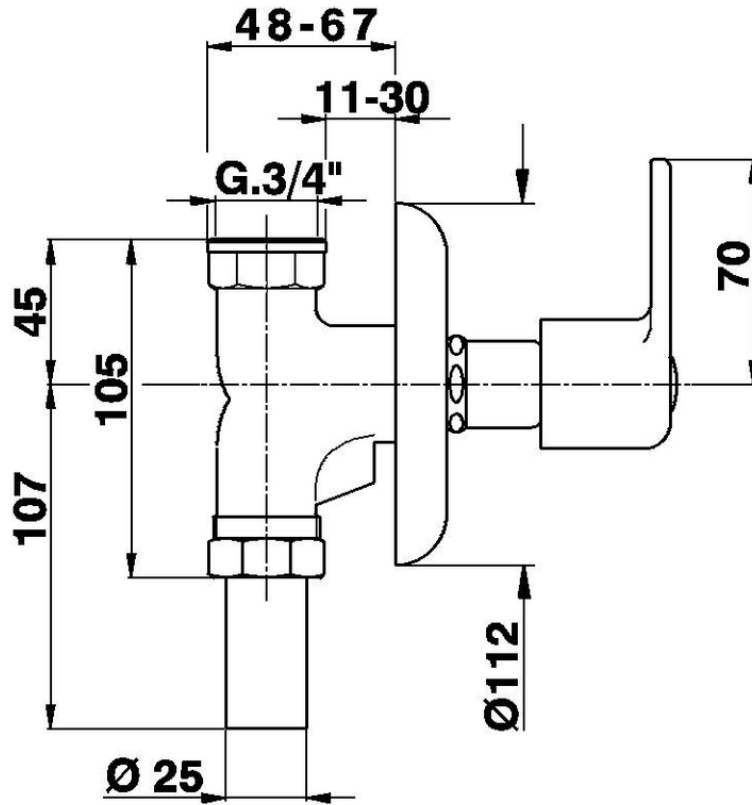

G.3/4" Concealed rapid flow valve COMPONENTS_ZB002710

ZB002710

<https://en.huberitalia.com/g-3-4-concealed-rapid-flow-valve-components-zb002710>

2024-11-15