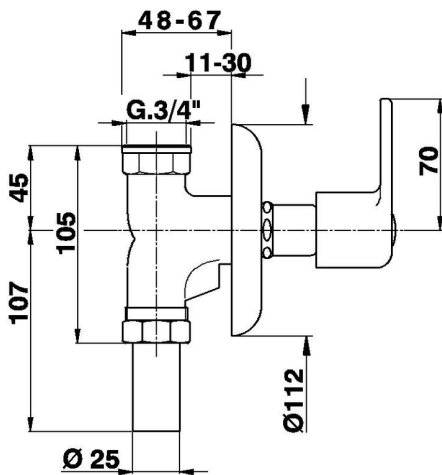

G.3/4" Concealed rapid flow valve COMPONENTS_ZB002710

MODEL **ZB002710**

G.3/4" Concealed rapid flow valve

AVAILABLE FINISHINGS

 **21** 21 Chrome

CHARACTERISTICS

Installation **Concealed**

2024-11-15