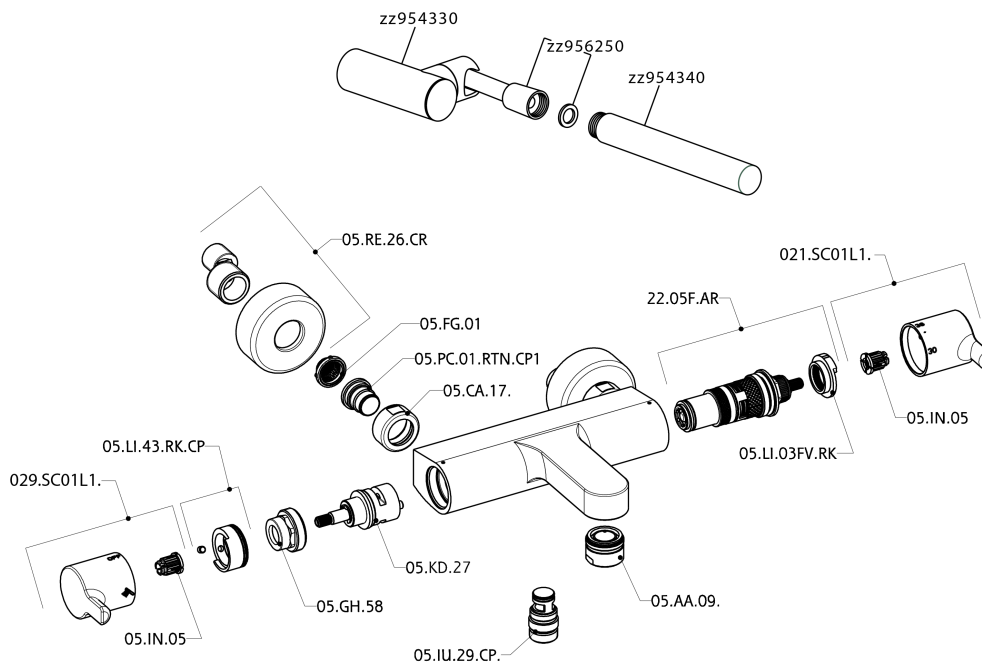

Thermostatic bath mixer, with shower set H2_H2D21010

MODEL **H2D21010**

Thermostatic bath mixer, with shower set, wall mounted adjustable handshower bracket, ABS D.26 mm minimalistic one spray handshower, Brass 150 cm flexible hose

AVAILABLE FINISHINGS

CHARACTERISTICS

Cartridge Spare Parts **22.03A.AR - ZZ97080004**

Argo 1 (short filter) Thermostatic Valve

DeviaStop

The Huber Devia Stop technology allows to adjust the water flow and to direct it to the selected output point (overhead soaker, hand shower, etc).

Thermostatic

The Huber thermostatic is your personal water manager, helping you to handle, control and save water and energy.

Thermostatic bath mixer, with shower set H2_H2D21010

H2D21010

<https://en.huberitalia.com/thermostatic-bath-mixer-with-shower-set-h2-h2d21010>