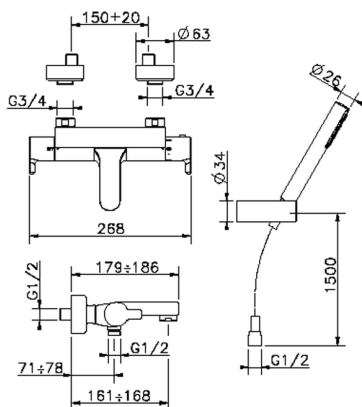

Thermostatic bath mixer, with shower set H2_H2D21010

MODEL **H2D21010**

Thermostatic bath mixer, with shower set, wall mounted adjustable handshower bracket, ABS D.26 mm minimalistic one spray handshower, Brass 150 cm flexible hose

AVAILABLE FINISHINGS

CHARACTERISTICS

Cartridge Spare Parts **22.03A.AR - ZZ97080004**

Argo 1 (short filter) Thermostatic Valve

DeviaStop

The Huber Devia Stop technology allows to adjust the water flow and to direct it to the selected output point (overhead soaker, hand shower, etc).