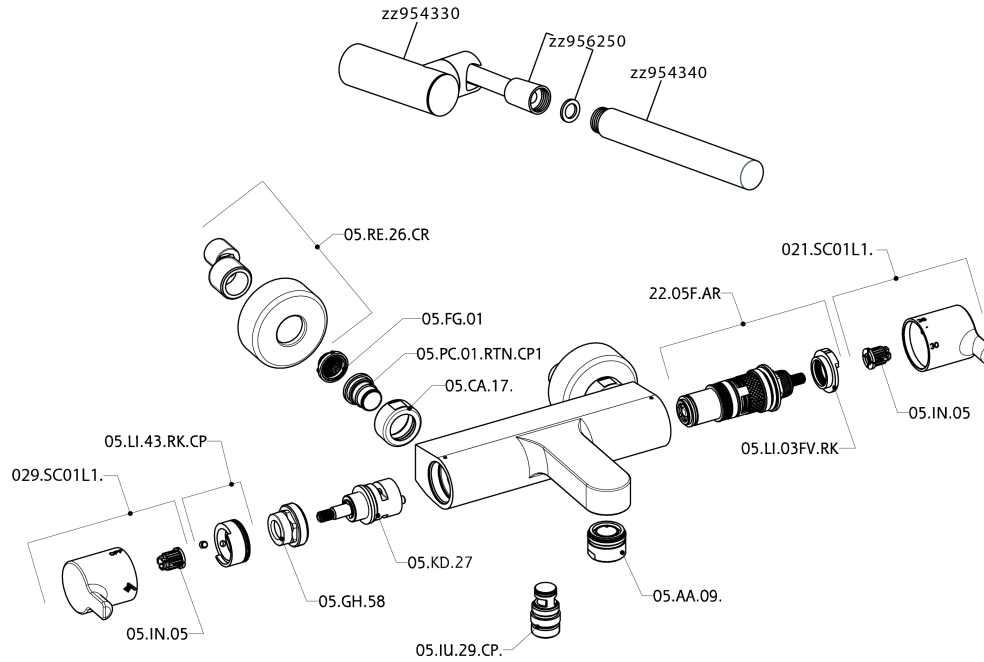

Thermostatic bath mixer, with shower set H2_H2D21010

H2D21010

<https://en.huberitalia.com/thermostatic-bath-mixer-with-shower-set-h2-h2d21010>

2026-05-16