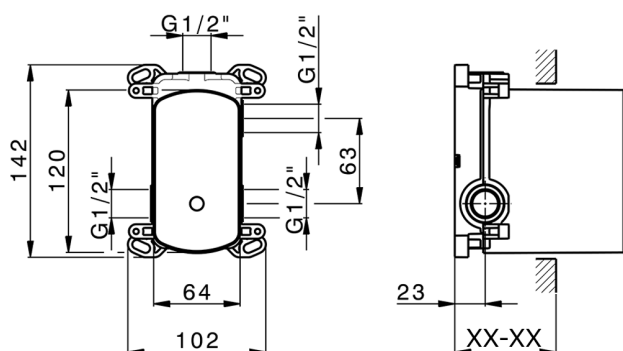

Concealed single lever bath-shower mixer Easy-Box CONCEALED_ZB000230

MODEL **ZB000230**

Concealed single lever bath-shower mixer Easy-Box, 2-Way rotating diverter, without trim kit, with protection guard box

AVAILABLE FINISHINGS

04 04 Without finishing

CHARACTERISTICS

Concealed **1**
 Cartridge Spare Parts **ZZ92909000**
35 mm Cartridge

Piastra/Plate/Plaque/Platte/Placa

2-3mm: XX 65-85

10mm: XX 60-80

2024-11-24