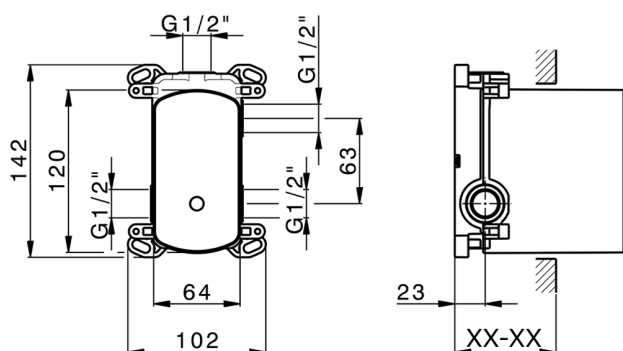

Concealed single lever bath-shower mixer Easy-Box CONCEALED_ZB000230

MODEL **ZB000230**

Concealed single lever bath-shower mixer Easy-Box, 2-Way rotating diverter, without trim kit, with protection guard box

AVAILABLE FINISHINGS

CHARACTERISTICS

Concealed **1**
 Cartridge Spare Parts **ZZ92909000**
35 mm Cartridge

Piastra/Plate/Plaque/Platte/Placa

2-3mm: XX 65-85

10mm: XX 60-80

2024-11-14