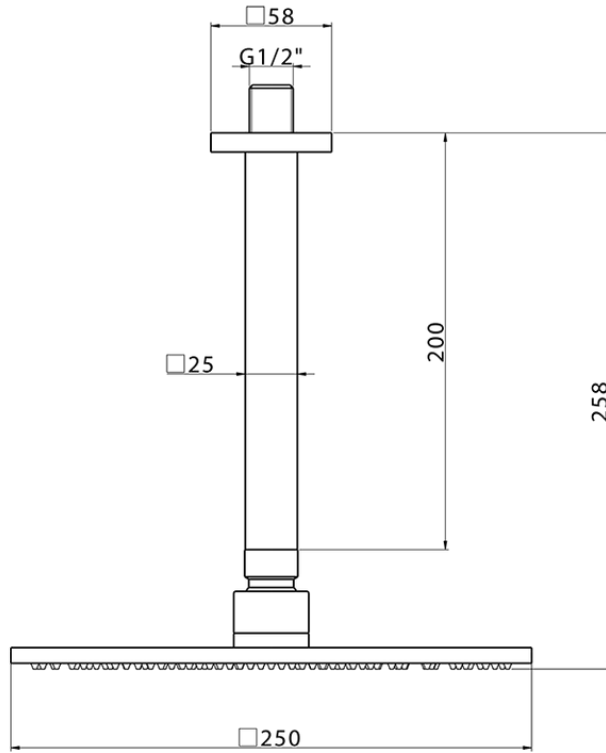

Ceiling shower arm with showerhead SHOWER_SS013730

SS013730

<https://en.huberitalia.com/ceiling-shower-arm-with-showerhead-shower-ss013730>

2024-11-15