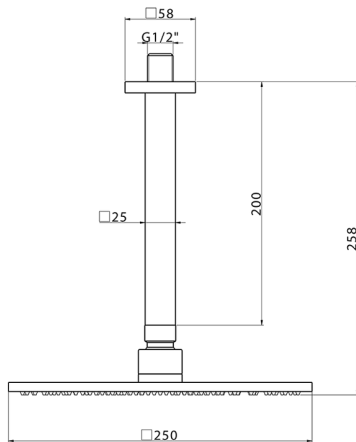

Ceiling shower arm with showerhead SHOWER_SS013730

MODEL **SS013730**

Ceiling shower arm with showerhead, 250x250 mm 8 mm thick BRASS square showerhead, 200 mm shower arm

AVAILABLE FINISHINGS

CHARACTERISTICS