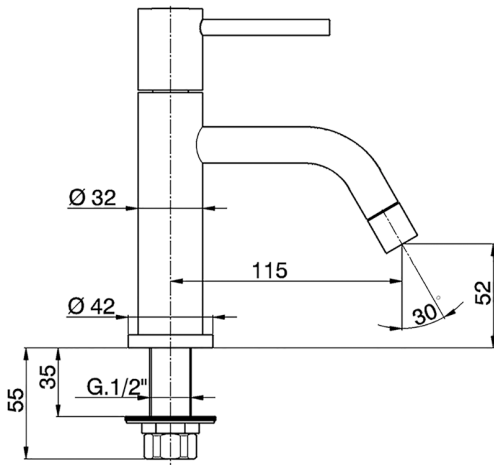

Pillar tap NUOVA KIRUNA_K2000900

MODEL **K2000900**

Pillar tap, without waste, without flexible hoses

AVAILABLE FINISHINGS

CHARACTERISTICS

2024-12-22