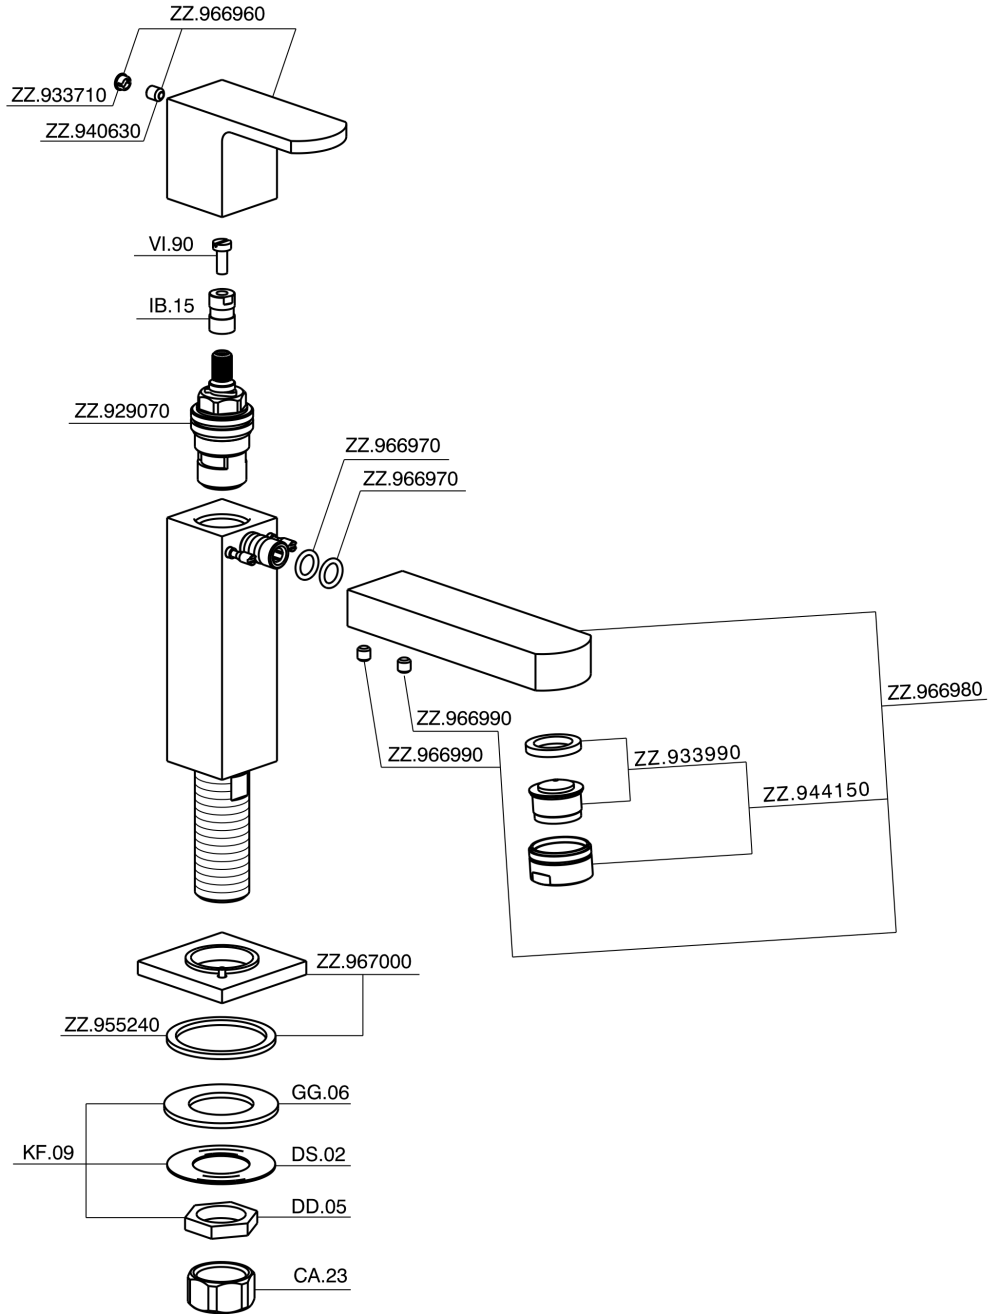

Pillar tap DADO_DD000900

MODEL **DD000900**

Pillar tap, without automatic pop-up waste

AVAILABLE FINISHINGS

CHARACTERISTICS

Pillar tap DADO_DD000900

DD000900

<https://en.huberitalia.com/pillar-tap-dado-dd000900>