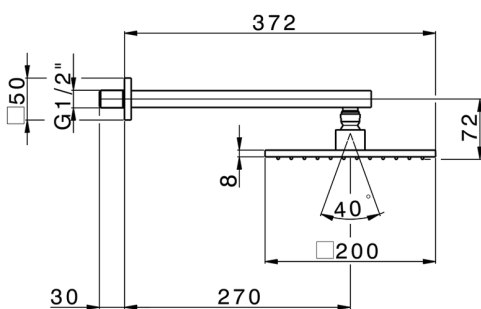

Shower arm with showerhead SHOWER_SS013650

MODEL **SS013650**

Shower arm with showerhead, 200x200 mm square showerhead in BRASS, 270 mm shower arm

AVAILABLE FINISHINGS

- **21** 21 Chrome
- **2B** 2B Polished Nickel
- **2F** 2F Brushed Nickel
- **2Q** 2Q Black Titanium
- **40** 40 Matt Black
- **4Q** 4Q Matt White

CHARACTERISTICS

2024-11-15