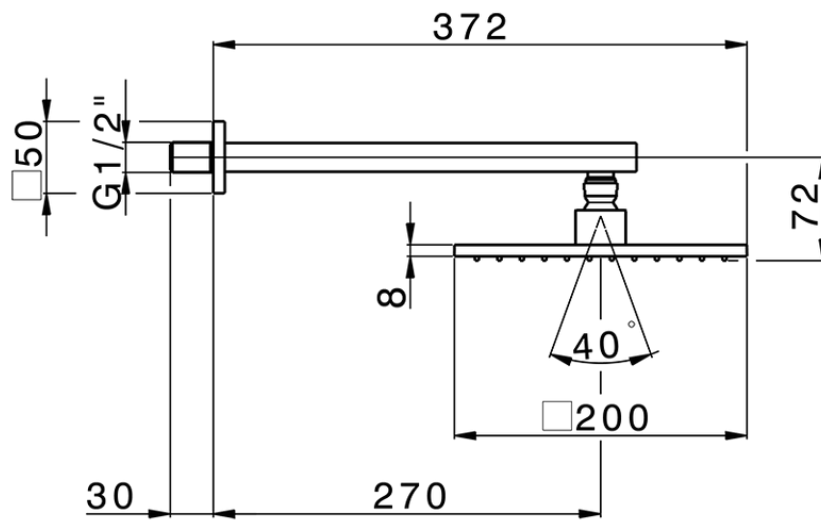

Shower arm with showerhead SHOWER_SS013650

SS013650

<https://en.huberitalia.com/shower-arm-with-showerhead-shower-ss013650>

2024-11-15