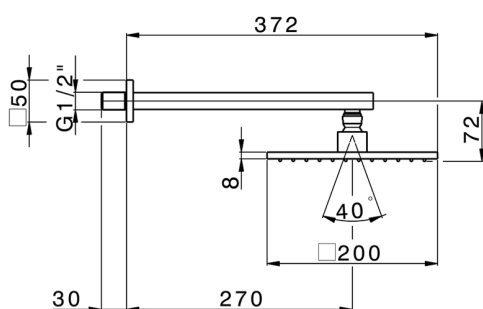

Shower arm with showerhead SHOWER_SS013650

MODEL **SS013650**

Shower arm with showerhead, 200x200 mm square showerhead in BRASS, 270 mm shower arm

AVAILABLE FINISHINGS

- **21** 21 Chrome
- **2B** 2B Polished Nickel
- **2F** 2F Brushed Nickel
- **2Q** 2Q Black Titanium
- **40** 40 Matt Black
- **4Q** 4Q Matt White

CHARACTERISTICS

2024-11-15