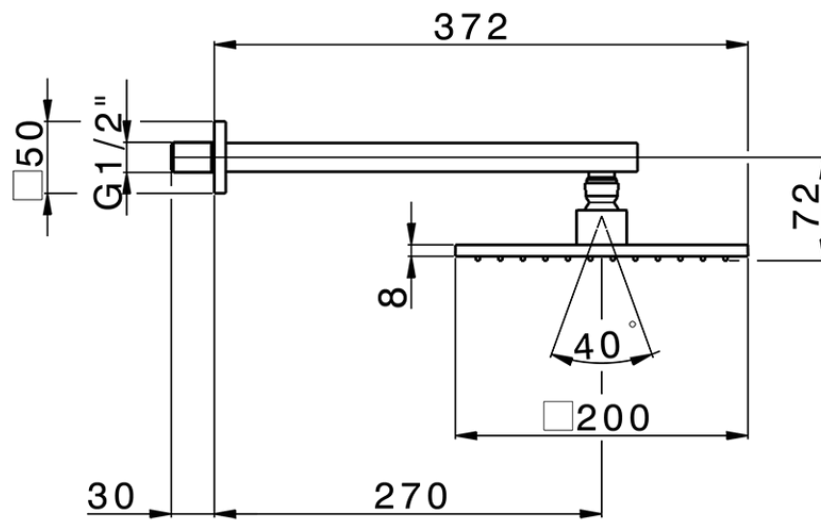

Shower arm with showerhead SHOWER_SS013650

SS013650

<https://en.huberitalia.com/shower-arm-with-showerhead-shower-ss013650>

2024-11-15