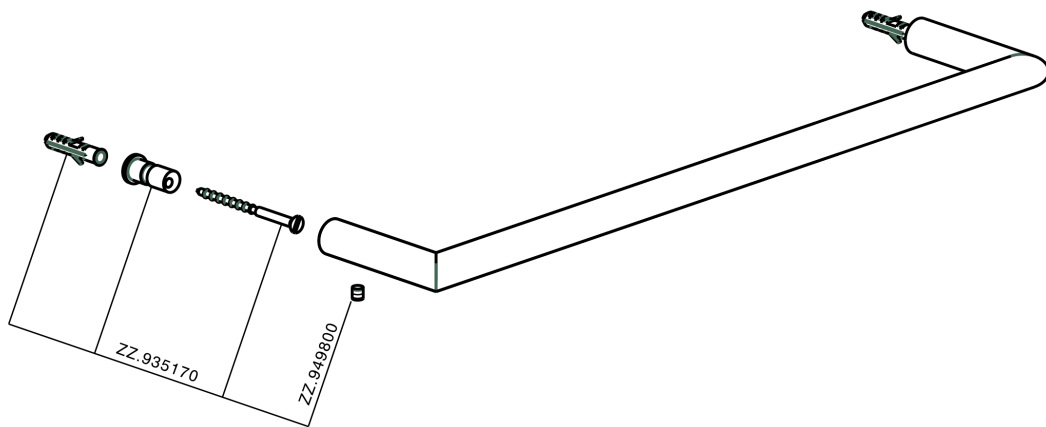

Towel holder BATHROOM ACCESSORIES_SI090101

SI090101

<https://en.huberitalia.com/towel-holder-bathroom-accessories-si090101>

2025-01-07