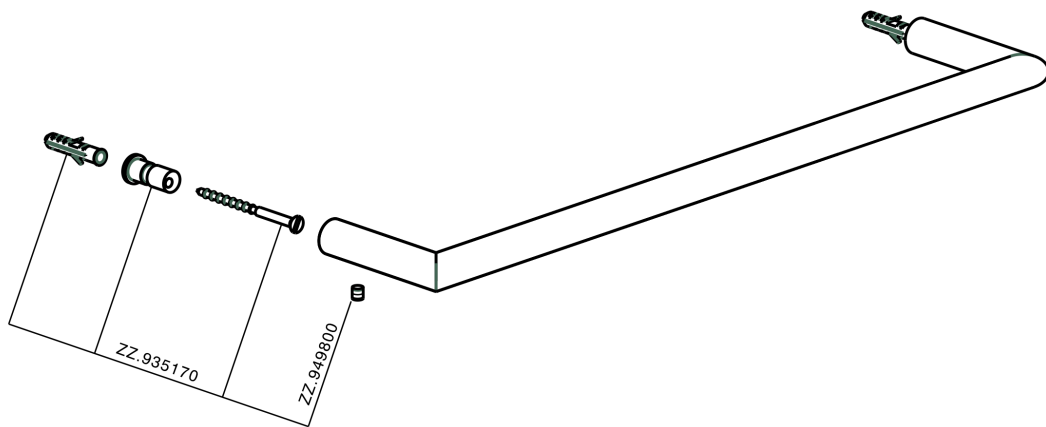

Towel holder BATHROOM ACCESSORIES_SI090101

MODEL **SI090101**

Towel holder

AVAILABLE FINISHINGS

-  **21** 21 Chrome
-  **2B** 2B Polished Nickel
-  **2F** 2F Brushed Nickel
-  **2P** 2P Rose Gold
-  **2Q** 2Q Black Titanium
-  **40** 40 Matt Black
-  **4Q** 4Q Matt White

CHARACTERISTICS

Towel holder BATHROOM ACCESSORIES_SI090101

SI090101

<https://en.huberitalia.com/towel-holder-bathroom-accessories-si090101>

2024-12-04