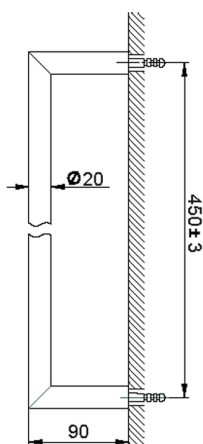

Towel holder BATHROOM ACCESSORIES_SI090101

MODEL **SI090101**

Towel holder

AVAILABLE FINISHINGS

- **21** 21 Chrome
- **2B** 2B Polished Nickel
- **2F** 2F Brushed Nickel
- **2P** 2P Rose Gold
- **2Q** 2Q Black Titanium
- **40** 40 Matt Black
- **4Q** 4Q Matt White

CHARACTERISTICS