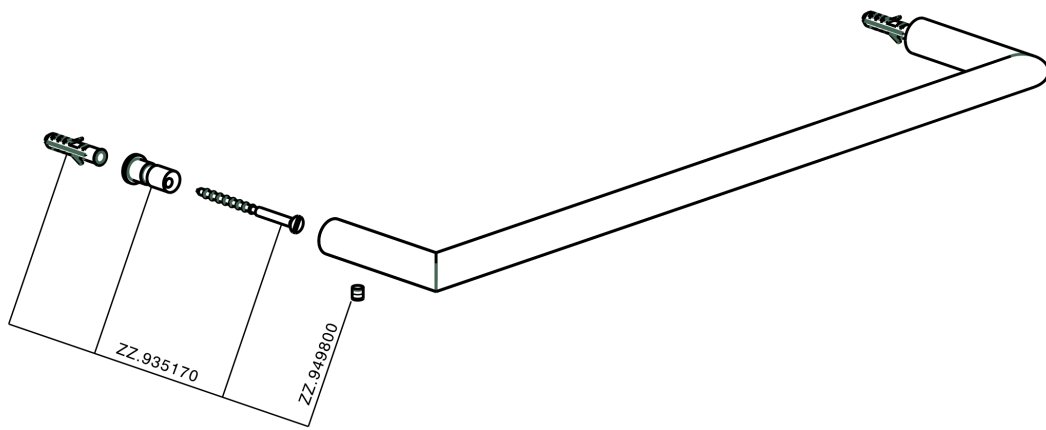

Towel holder BATHROOM ACCESSORIES_SI090101

SI090101

<https://en.huberitalia.com/towel-holder-bathroom-accessories-si090101>

2025-01-05