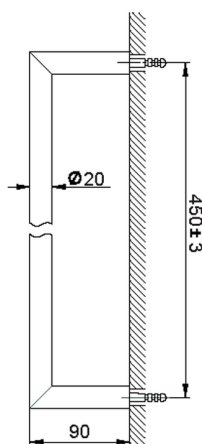

Towel holder BATHROOM ACCESSORIES_SI090101

MODEL **SI090101**

Towel holder

AVAILABLE FINISHINGS

- **21** 21 Chrome
- **2B** 2B Polished Nickel
- **2F** 2F Brushed Nickel
- **2P** 2P Rose Gold
- **2Q** 2Q Black Titanium
- **40** 40 Matt Black
- **4Q** 4Q Matt White

CHARACTERISTICS