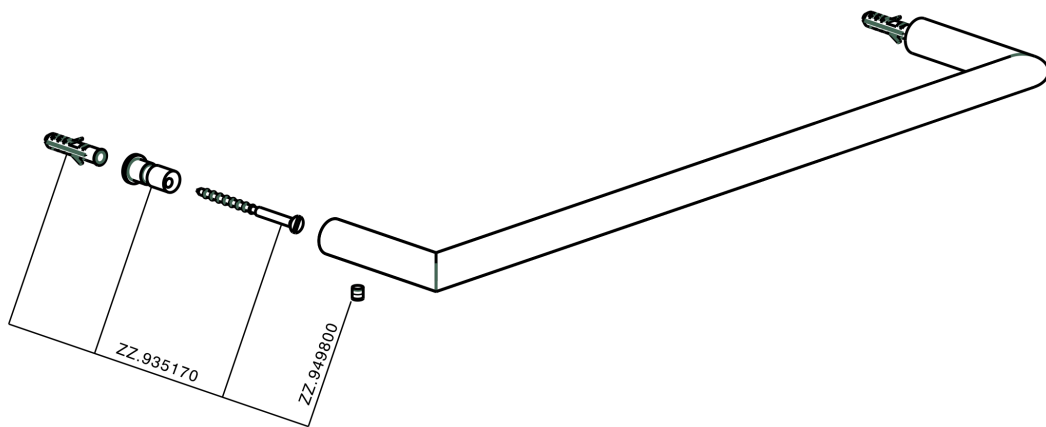

Towel holder BATHROOM ACCESSORIES_SI090101

MODEL **SI090101**

Towel holder

AVAILABLE FINISHINGS

-  **21** 21 Chrome
-  **2B** 2B Polished Nickel
-  **2F** 2F Brushed Nickel
-  **2P** 2P Rose Gold
-  **2Q** 2Q Black Titanium
-  **40** 40 Matt Black
-  **4Q** 4Q Matt White

CHARACTERISTICS

Towel holder BATHROOM ACCESSORIES_SI090101

SI090101

<https://en.huberitalia.com/towel-holder-bathroom-accessories-si090101>

2025-01-07