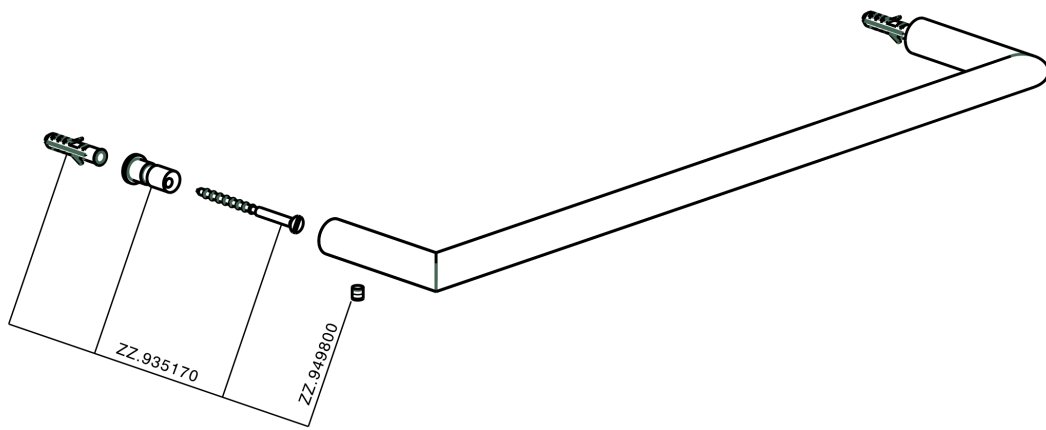

Towel holder BATHROOM ACCESSORIES_SI090101

SI090101

<https://en.huberitalia.com/towel-holder-bathroom-accessories-si090101>

2024-12-22