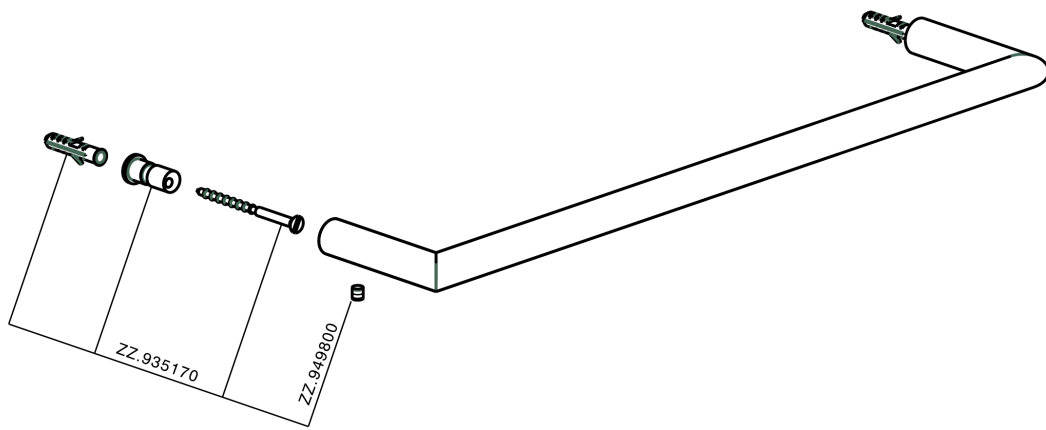

Towel holder BATHROOM ACCESSORIES_SI090101

MODEL **SI090101**

Towel holder

AVAILABLE FINISHINGS

-  **21** 21 Chrome
-  **2B** 2B Polished Nickel
-  **2F** 2F Brushed Nickel
-  **2P** 2P Rose Gold
-  **2Q** 2Q Black Titanium
-  **40** 40 Matt Black
-  **4Q** 4Q Matt White

CHARACTERISTICS

Towel holder BATHROOM ACCESSORIES_SI090101

SI090101

<https://en.huberitalia.com/towel-holder-bathroom-accessories-si090101>

2024-12-21