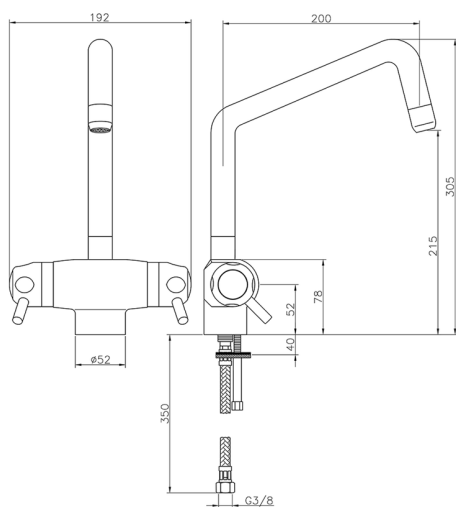

Thermostatic sink mixer COMMUNITY_CPT65010

MODEL **CPT65010**

Thermostatic sink mixer, without pop-up waste, G.3/8" stainless steel flexible hose

AVAILABLE FINISHINGS

CHARACTERISTICS

Cartridge Spare Parts **24.02AB.PL**

12x32 Plus Thermostatic Valve

Thermostatic

The Huber thermostatic is your personal water manager, helping you to handle, control and save water and energy.

2024-11-15