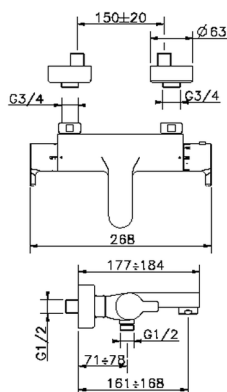

Thermostatic bath mixer H2_H2T21010

MODEL **H2T21010**

Thermostatic bath mixer, without shower set, 1/2" M flexible connection

AVAILABLE FINISHINGS

CHARACTERISTICS

Cartridge Spare Parts **22.03A.AR - ZZ97080004**

Argo 1 (short filter) Thermostatic Valve

DeviaStop

The Huber Devia Stop technology allows to adjust the water flow and to direct it to the selected output point (overhead soaker, hand shower, etc).

Thermostatic