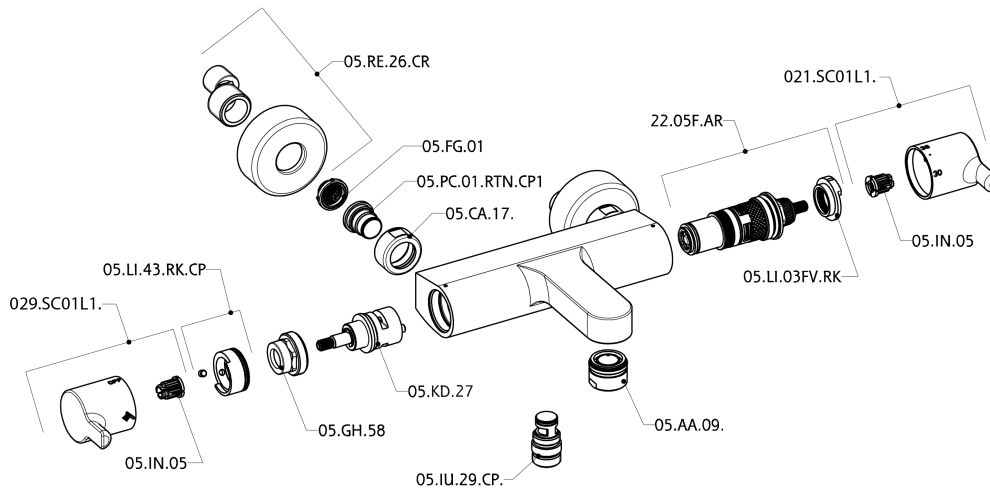

Thermostatic bath mixer H2_H2T21010

H2T21010

<https://en.huberitalia.com/thermostatic-bath-mixer-h2-h2t21010>

2026-04-08