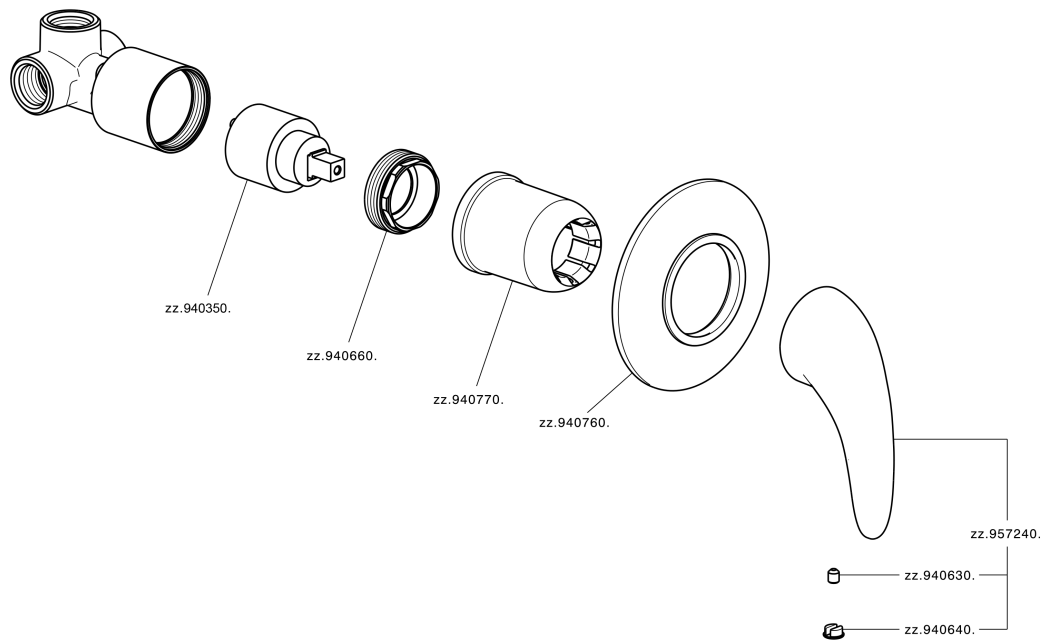

## Concealed single lever shower valve NORMA\_NM000300

NM000300

<https://en.huberitalia.com/concealed-single-lever-shower-valve-norma-nm000300>

2024-11-15